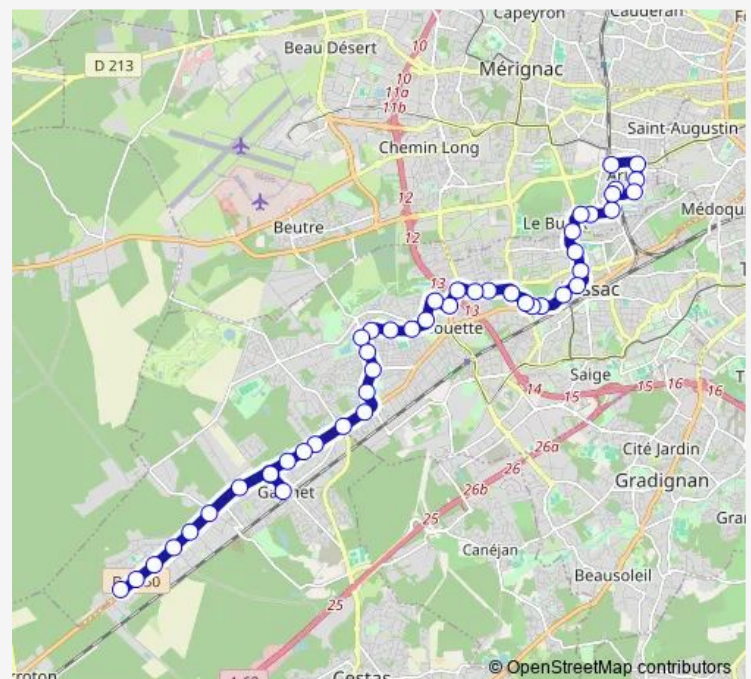

Cap de Bos

Stade Cap de Bos

Radio

Route schedule

Pessac Centre (Tram B) — Toctoucau

Monday 06:22-21:22

Tuesday 06:22-21:22

Wednesday 06:22-21:22

Thursday 06:22-21:22

Friday 06:22-21:22

Saturday 06:22-21:22

Sunday 06:22-21:22

Route info

Direction: Pessac Centre (Tram B)

Stops: 35

Trip Duration: 0 hour 33 min

78 — Locale 78

BusMaps

Poudrière

Petit Gazinet

Les Chênes

Combelongue

De Lattre de Tassigny (vers Gazinet)

Cestas Gazinet