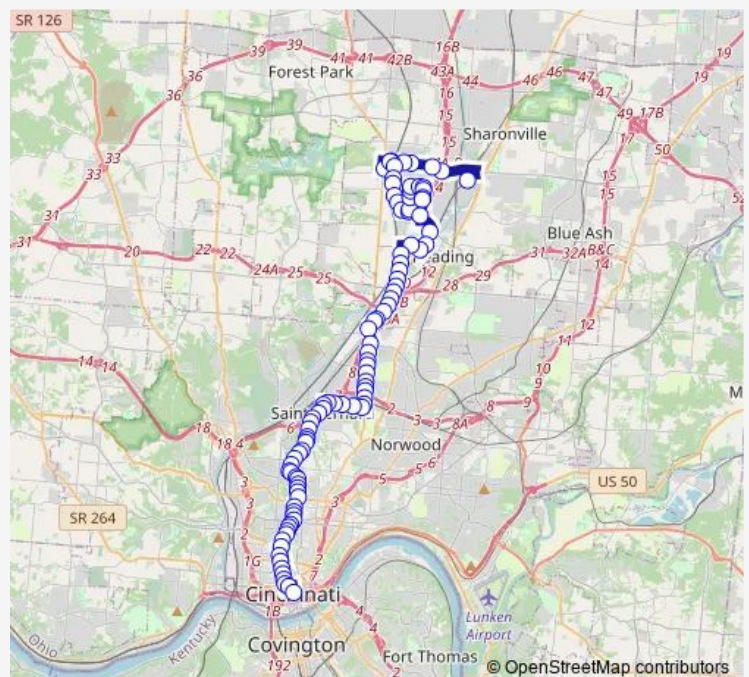

### Direction

Century Circle - Vineyard — Government Square Area D

90 stops

[Open route schedule](#)

Century Circle - Vineyard

11550 Century Blvd

Kemper RD & W Kemper Commons Cir

Kemper RD & TRI County Pkwy

Springfield Pike & Marion Rd

### Route schedule

Century Circle - Vineyard — Government Square Area D

Monday 04:54-22:22

Tuesday 04:54-22:22

Wednesday 04:54-22:22

Thursday 04:54-22:22

Friday 04:54-22:22

Saturday 06:26-23:23

### Route info

Direction: Century Circle - Vineyard

Stops: 90

Trip Duration: 1 hour 3 min

78 — Vine Street

Springfield Pike & Grove Rd

Springfield Pike & Mclean Ave

Springfield Pike & Rolling Hills Dr