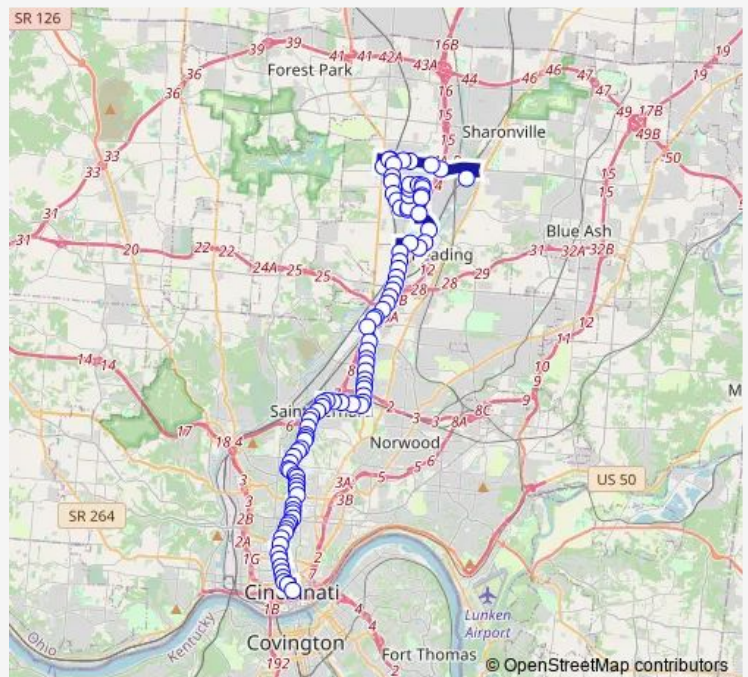

## Bus 78 Vine Street

[Go to website](#)

**Direction**  
 Century Circle - Vineyard — Government Square Area D  
 90 stops  
[Open route schedule](#)

- Century Circle - Vineyard
- 11550 Century Blvd
- Kemper RD & W Kemper Commons Cir
- Kemper RD & TRI County Pkwy
- Kemper RD & McGillard St
- Northland Blvd & Kemper Rd
- Northland Blvd & Boggs Ln
- Northland Blvd & TRI County Pkwy
- Northland Blvd & Olde Gate Dr
- Northland Blvd 318
- Springfield Pike & Northland Blvd
- Springfield Pike & Beckham Way
- Springfield Pike 11299
- Springfield Pike 11040
- Springfield Pike & Sharon Rd
- Springfield Pike & Bishopsgate Dr
- Springfield Pike & Towne Commons Way
- Springfield Pike 10560
- Springfield Pike & Glendale Milford
- Springfield Pike & Grueninger
- Springfield Pike & Marion Rd

### Route schedule

Century Circle - Vineyard — Government Square Area D

Monday	04:54-22:22
Tuesday	04:54-22:22
Wednesday	04:54-22:22
Thursday	04:54-22:22
Friday	04:54-22:22
Saturday	06:26-23:23
Sunday	06:27-23:24

### Route info

Direction: Century Circle - Vineyard

Stops: 90

Trip Duration: 1 hour 15 min

78 — Vine Street

Springfield Pike & Grove Rd

Springfield Pike & Mclean Ave

Springfield Pike & Rolling Hills Dr