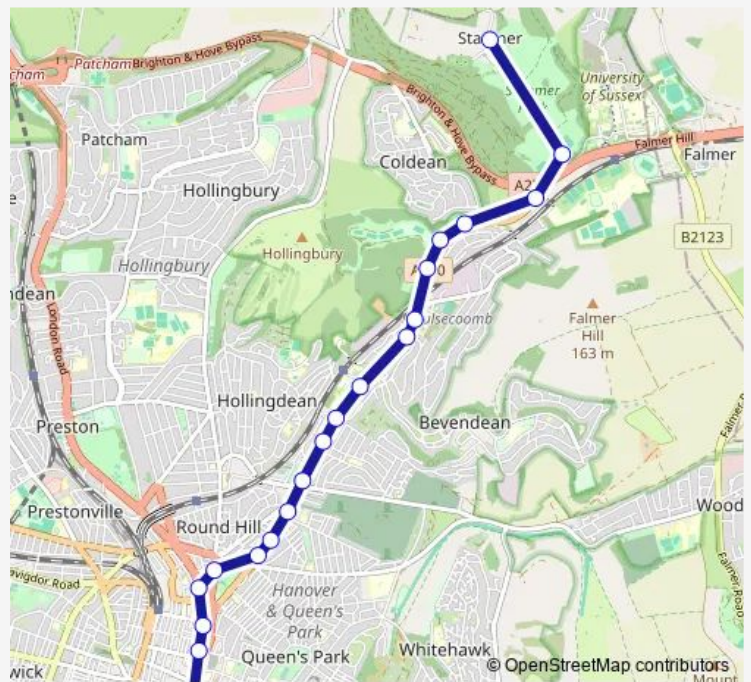

Bus 78 Brighton - Stanmer [breeze Up To The Downs]

[Go to website](#)

Direction
 Village Church — Old Steine
 20 stops
[Open route schedule](#)

- Village Church
- Stanmer Park Gates
- Brighton Academy
- Coldean Lane
- Wild Park
- Ringmer Road
- Moulsecoomb Way
- Bates Estate
- Brighton University
- Mithras House
- Coombe Road
- Lewes Road Bus Garage
- Melbourne Street
- St Paul's Street
- Elm Grove
- Open Market
- London Road Shops
- St Peter's Church
- Valley Gardens
- Old Steine

Route schedule
 Village Church — Old Steine

Monday	08:15-17:45
Tuesday	08:15-17:45
Wednesday	08:15-17:45
Thursday	08:15-17:45
Friday	08:15-17:45
Saturday	10:30-17:25
Sunday	10:30-17:25

Route info
 Direction: Village Church
 Stops: 20
 Trip Duration: 0 hour 27 min

78 — Brighton - Stanmer [breeze Up To The Downs] **BusMaps**

Direction

Old Steine — Village Church

20 stops

[Open route schedule](#)

Old Steine

St Peter's Church

London Road Shops

Saturday 10:00-16:50

Sunday 10:00-16:50

Route info

Direction: Old Steine

Stops: 20

Trip Duration: 0 hour 26 min

78 Bus time schedules and route maps are available in an offline PDF at busmaps.com. Use the busmaps.com website to see live bus times, train schedule or subway schedule, and step-by-step directions for all public transit in Brighton