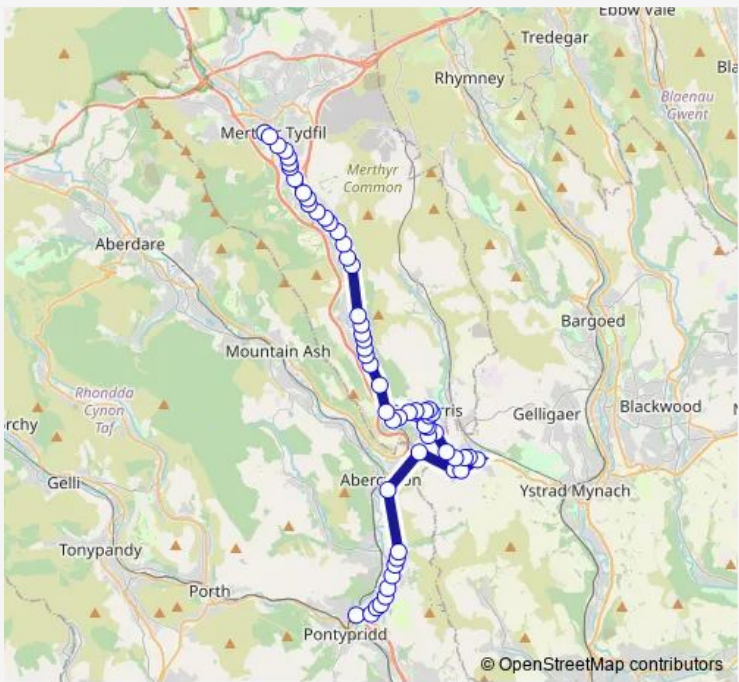

Bus 78 Merthyr Tydfil - Pontypridd

[Go to website](#)

Direction
 Merthyr Bus Station Stand 10 — Pontypridd Bus Station Stand 4
 58 stops
[Open route schedule](#)

- Merthyr Bus Station Stand 10
- Castle Bingo
- Warlow Street
- Mardy
- Gladstone Terrace
- Evans Halshaw
- Hoovers Top Gate
- Hoovers Main Gate
- Station
- Cambria House
- Spares World
- Merthyr Tydfil Ind Park
- Harp Garage
- Rhodfa Terrace
- Infants School
- Brynhyfryd Villas
- Edward Stephens Terrace
- Coventry Playground
- Windsor Hotel
- Brynteg Terrace
- Station Square

Route schedule
 Merthyr Bus Station Stand 10 — Pontypridd Bus Station Stand 4

Monday	05:30-17:40
Tuesday	05:30-17:40
Wednesday	05:30-17:40
Thursday	05:30-17:40
Friday	05:30-17:40
Saturday	05:30-17:31
Sunday	—

Route info
 Direction: Merthyr Bus Station Stand 10
 Stops: 58
 Trip Duration: 1 hour 2 min

78 — Merthyr Tydfil - Pontypridd **BusMaps**

Station Terrace

Oaklands

Darren Las

Mount Pleasant Primary School

Pontygwaith

Wednesday 06:05-18:45

Thursday 06:05-18:45

Friday 06:05-18:45

Saturday 06:10-18:30

Sunday —

Route info

Direction: Pontypridd Bus Station Stand 4

Stops: 60