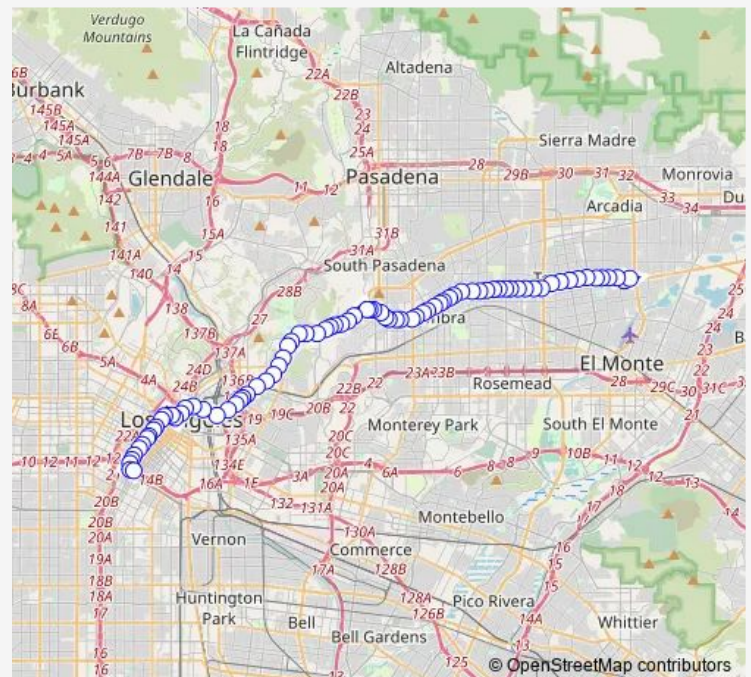

Main / 5th

Main / Atlantic

Main / Electric

Main / Marengo

Main / Raymond

Main / Palm

Main / Cedar

Main / Fremont

### Route schedule

Woodward / Garfield — Terminal 28 - East Lot

Monday 06:15-19:03

Tuesday 06:15-19:03

Wednesday 06:15-19:03

Thursday 06:15-19:03

Friday 06:15-19:03

Saturday 08:26-19:05

### Route info

Direction: Woodward / Garfield

Stops: 55

Trip Duration: 0 hour 57 min

78 — Metro Local Line

Huntington / Collis

Huntington / Monterey

Huntington / Topaz

Las Tunas / Santa Anita

Las Tunas / Mission

Main / Vega

Main / Valencia