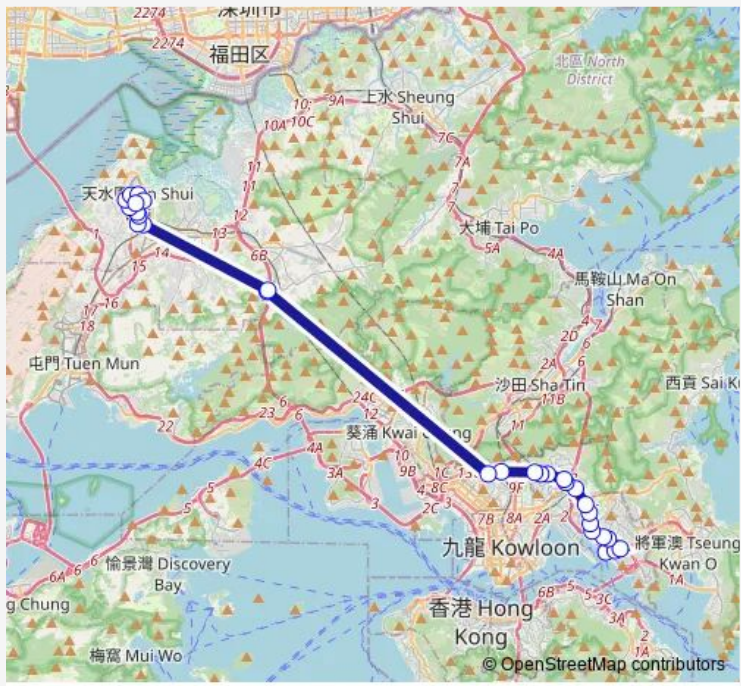

Route schedule

[Kmb] Kwun Tong Ferry — [Ctb] TIN Shui WAI Town Centre[[Kmb] TIN Shui WAI Town Centre[[Lrtfeeder] TIN Shui WAI Town Centre[[Lwb] TIN Shui WAI Town Centre[[Nlb] TIN Shui WAI Town Centre

Monday	05:55-22:10
Tuesday	05:55-22:10
Wednesday	05:55-22:10
Thursday	05:55-22:10
Friday	05:55-22:10
Saturday	05:55-00:05 ⁺¹
Sunday	05:55-23:10

Route info

Direction: [Kmb] Kwun Tong Ferry

Stops: 29

Trip Duration: 1 hour 30 min

269C — TIN Shui WAI Town Centre - Kwun Tong Ferry **BusMaps**

[Ctb] Morse Park Swimming Pool, Lung Cheung Road|[Kmb+Ctb] Morse Park Swimming Pool/
Morse Park Swimming Pool, Lung Cheung Road|[Kmb] Morse Park Swimming Pool