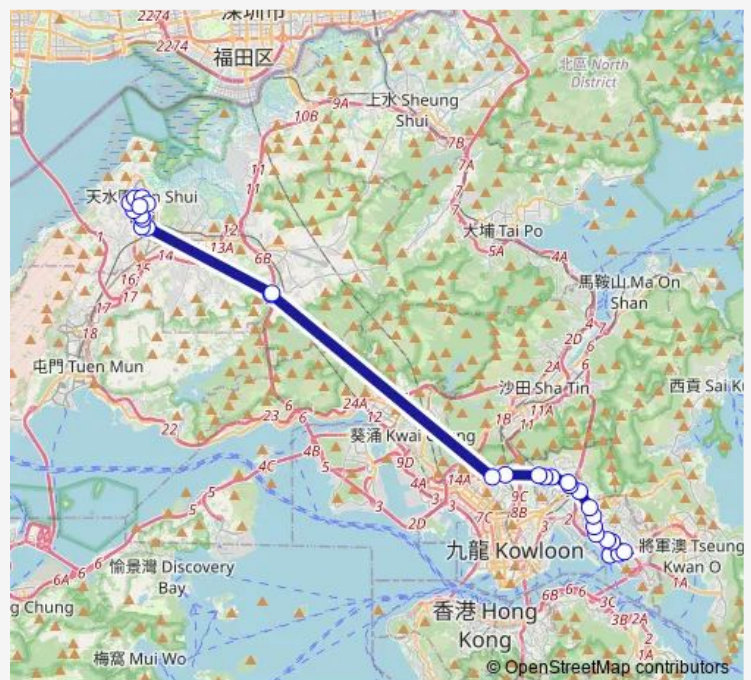

[Kmb] Kwun Tong Ferry

[Kmb] King YIP Street

[Ctb] Shing YIP Street Rest Garden, CHA KWO Ling Road
[Kmb] Shing YIP Street Rest Garden

[Kmb] Tsun YIP Lane, Kwun Tong

[Ctb] Millennium City, Kwun Tong Road
[Kmb] Kwun Tong BBI - Millennium City

[Ctb] Ting FU Street, Kwun Tong Road
[Kmb] Ting FU Street, Kwun Tong

[Ctb] Lower Ngau TAU KOK Estate, Kwun Tong Road
[Kmb] Lower Ngau TAU KOK Estate

[Kmb+Ctb] Kowloon BAY Station/
Kowloon BAY Station, Kwun Tong Road
[Kmb] Kowloon BAY Station

[Kmb] KAI TAI Court

[Ctb] TAN Fung House Choi Hung Estate, Lung Cheung Road
[Kmb+Ctb] Ngau CHI WAN BBI - TAN Fung House/
TAN Fung House Choi Hung Estate, Lung Cheung Road
[Kmb] Ngau CHI WAN BBI - TAN Fung House

[Ctb] KAI Cheung Court
[Kmb] KAI Cheung Court

[Ctb] Diamond Hill Station, Lung Cheung Road
Diamond Hill Station/
Diamond Hill Station, Lung Cheung Road
[Kmb] Diamond Hill Station

[Kmb+Ctb] Wong TAI SIN BBI - Wong TAI SIN Temple/
Shatin Pass Road, Lung Cheung Road
[Kmb] Wong TAI SIN BBI - Wong TAI SIN Temple

Route schedule

[Kmb] Kwun Tong Ferry — [Ctb] TIN Shui WAI Town Centre
[Kmb] TIN Shui WAI Town Centre
[Lrtfeeder] TIN Shui WAI Town Centre
[Lwb] TIN Shui WAI Town Centre
[Nlb] TIN Shui WAI Town Centre

Monday	05:55-22:10
Tuesday	05:55-22:10
Wednesday	05:55-22:10
Thursday	05:55-22:10
Friday	05:55-22:10
Saturday	05:55-00:05⁺¹
Sunday	05:55-23:10

Route info

Direction: [Kmb] Kwun Tong Ferry

Stops: 29

Trip Duration: 1 hour 24 min