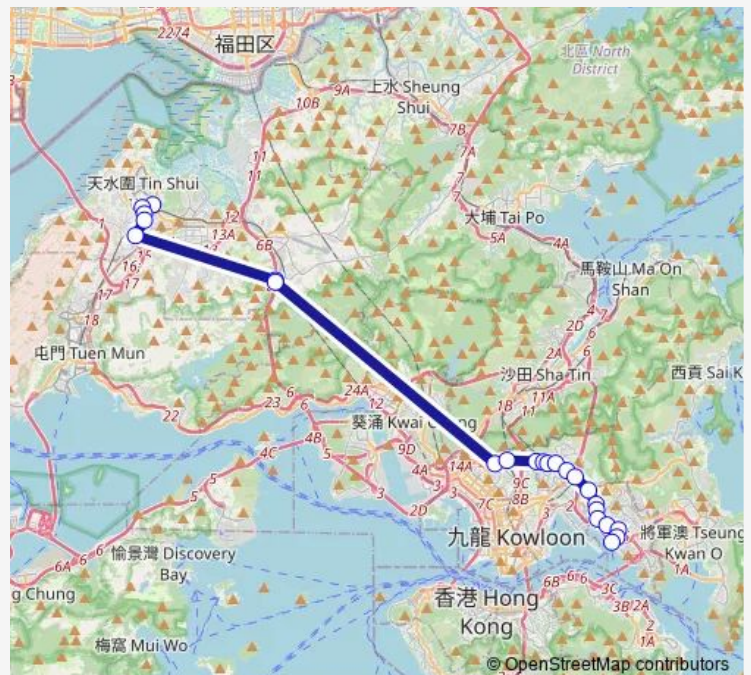

Route schedule

[Kmb] TIN TSZ BUS Terminus[[Nlb] TIN Shui WAI (TIN TSZ Estate) — [Kmb] Kwun Tong Ferry

Monday	07:15-07:35
Tuesday	07:15-07:35
Wednesday	07:15-07:35
Thursday	07:15-07:35
Friday	07:15-07:35
Saturday	07:15-07:35
Sunday	—

Route info

Direction: [Kmb] TIN TSZ BUS Terminus[[Nlb] TIN Shui WAI (TIN TSZ Estate)

Stops: 23

Trip Duration: 1 hour 10 min

269c — TIN TSZ - Kwun Tong Ferry

[Ctb] Shatin Pass Road, Lung Cheung Road[[Kmb] Wong
TAI SIN BBI - Shatin Pass Road