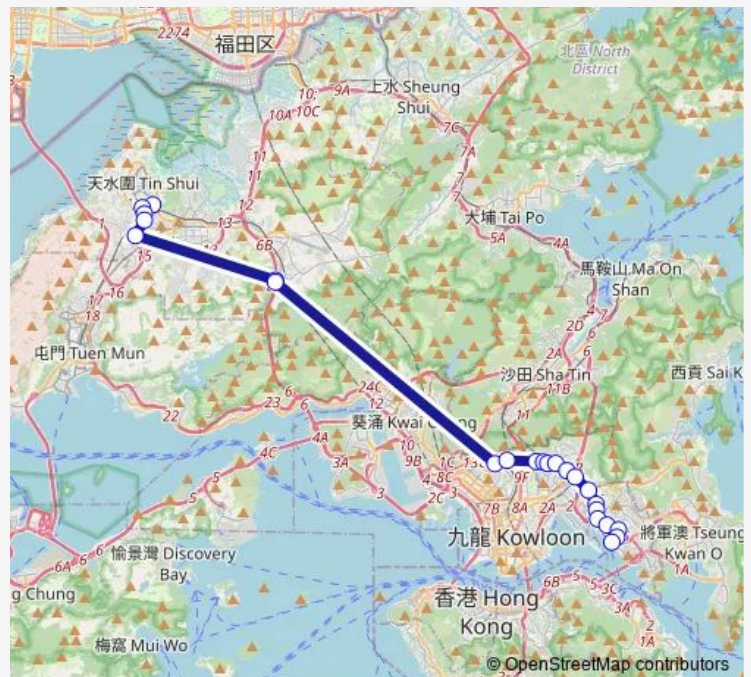

[Ctb] Shatin Pass Road, Lung Cheung Road[[Kmb] Wong TAI SIN BBI - Shatin Pass Road

**Route schedule**

[Kmb] TIN TSZ BUS Terminus[[Nlb] TIN Shui WAI (TIN TSZ Estate) — [Kmb] Kwun Tong Ferry

Monday	07:15-07:35
Tuesday	07:15-07:35
Wednesday	07:15-07:35
Thursday	07:15-07:35
Friday	07:15-07:35
Saturday	07:15-07:35
Sunday	—

**Route info**

Direction: [Kmb] TIN TSZ BUS Terminus[[Nlb] TIN Shui WAI (TIN TSZ Estate)

Stops: 23

Trip Duration: 1 hour 14 min

■ 269C — TIN TSZ - Kwun Tong Ferry

[Kmb] SZE MEI Street, SAN PO Kong

[Kmb+Ctb] Choi Hung BBI - PIK HOI House/<Br>Pik HOI House Choi Hung Estate, Choi Hung Access Road[[Kmb] Choi Hung BBI - PIK HOI House