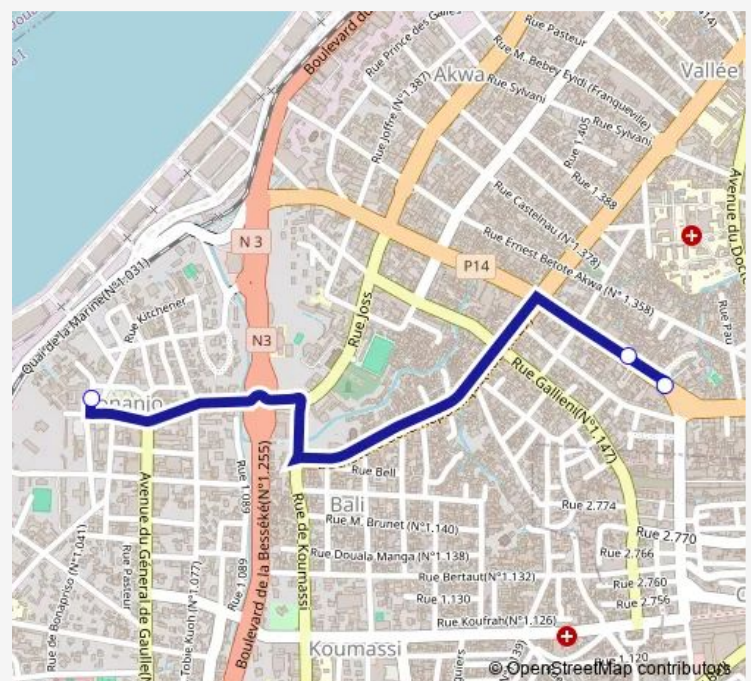

Communal Taxi Service Marché Centrale to Bonandjo Poste Centrale

[Go to website](#)

Direction

Akwa Douche — Bonanjo

3 stops

[Open route schedule](#)

Akwa Douche

La Douche Akwa

Bonanjo

Route schedule

Akwa Douche — Bonanjo

Monday	13:26
Tuesday	13:26
Wednesday	13:26
Thursday	13:26
Friday	13:26
Saturday	13:26
Sunday	13:26

Route info

Direction: Akwa Douche

Stops: 3

Trip Duration: 0 hour 12 min

Marché Centrale to Bonandjo Poste Centrale

Communal Taxi Service time schedules and route maps are available in an offline PDF at busmaps.com. Use the busmaps.com website to see live bus times, train schedule or subway schedule, and step-by-step directions for all public transit in Douala