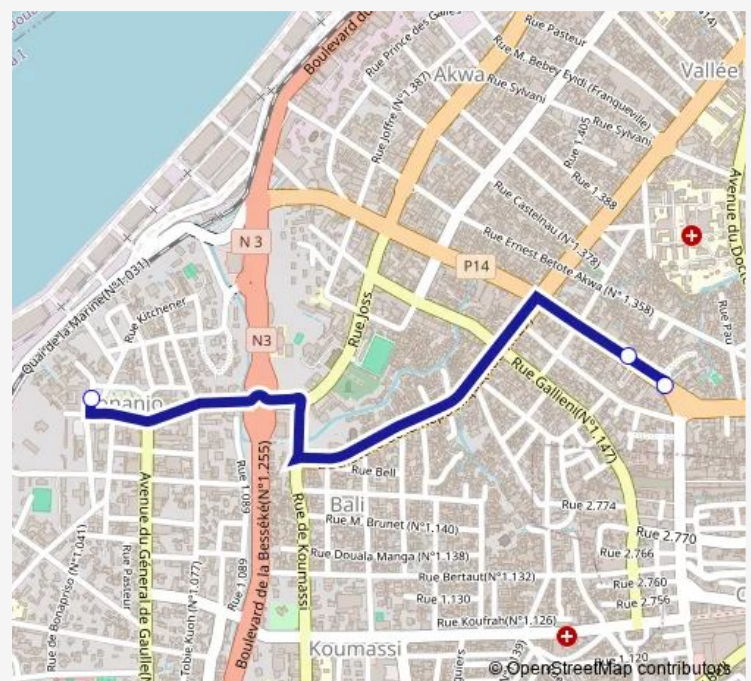

### Direction

Akwa Douche — Bonanjo

3 stops

[Open route schedule](#)

Akwa Douche

La Douche Akwa

Bonanjo

### Route schedule

Akwa Douche — Bonanjo

|           |       |
|-----------|-------|
| Monday    | 13:26 |
| Tuesday   | 13:26 |
| Wednesday | 13:26 |
| Thursday  | 13:26 |
| Friday    | 13:26 |
| Saturday  | 13:26 |
| Sunday    | 13:26 |

### Route info

Direction: Akwa Douche

Stops: 3

Trip Duration: 0 hour 12 min

Marché Centrale to Bonandjo Poste Centrale

Communal Taxi Service time schedules and route maps are available in an offline PDF at [busmaps.com](https://busmaps.com). Use the [busmaps.com](https://busmaps.com) website to see live bus times, train schedule or subway schedule, and step-by-step directions for all public transit in Douala