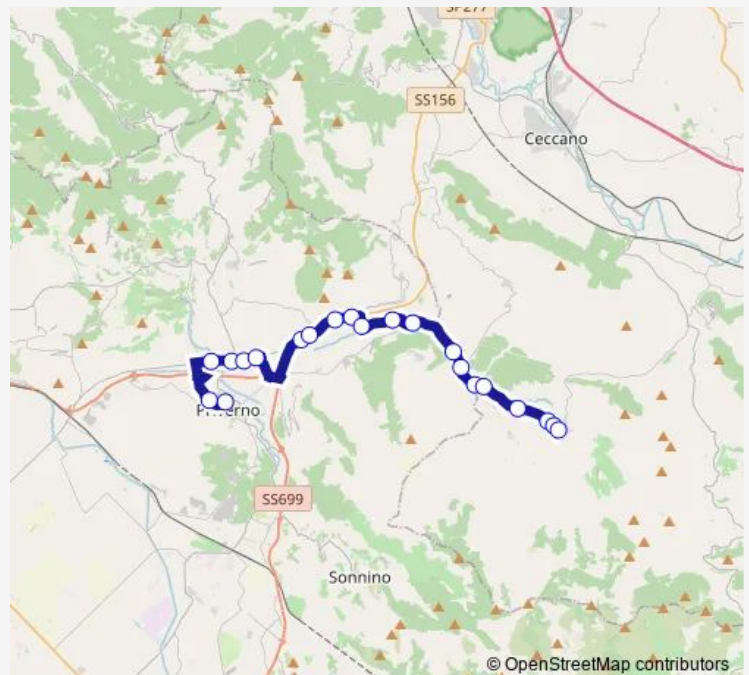

Monday 14:35

Tuesday 14:35

Wednesday 14:35

Thursday 14:35

Friday 14:35

Saturday 14:35

Sunday —

Route info

Direction: Priverno | Terminal Bus | Ist. Superiore T. Rossi
f3429

Stops: 21

Trip Duration: 0 hour 30 min

Priverno - Amaseno # Mp631a

Bus time schedules and route maps are available in an offline PDF at busmaps.com. Use the busmaps.com website to see live bus times, train schedule or subway schedule, and step-by-step directions for all public transit in Amaseno