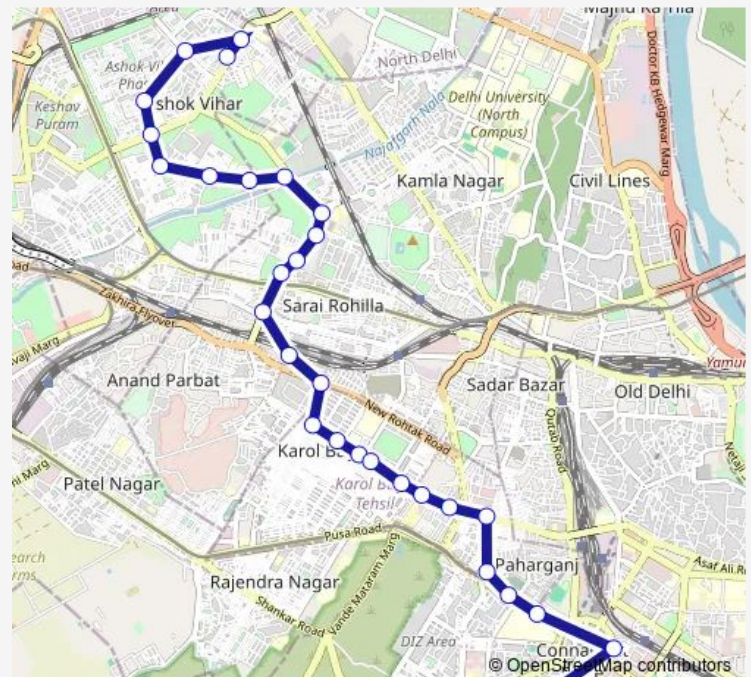

### Route schedule

B2 Block Ashok Vihar Ph li — Ymca / Palika Kendra

Monday 06:35-20:20

Tuesday 06:35-20:20

Wednesday 06:35-20:20

Thursday 06:35-20:20

Friday 06:35-20:20

Saturday 06:35-20:20

Sunday 06:35-20:20

### Route info

Direction: B2 Block Ashok Vihar Ph li

Stops: 30

Trip Duration: 0 hour 52 min

157down

Karol Bagh Terminal

Jhandewalan

Paharganj Police Station