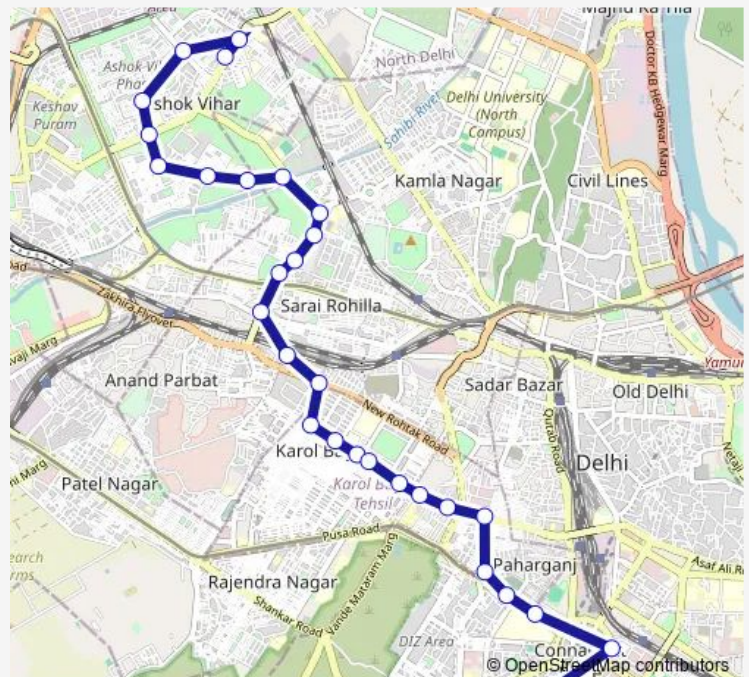

Bus 157down

[Go to website](#)

Direction

B2 Block Ashok Vihar Ph li — Ymca / Palika Kendra

30 stops

[Open route schedule](#)

B2 Block Ashok Vihar Ph li

Satyawati College Aryabhata Enclave

Deep Market Ashok Vihar

Ashok vihar H block

Ashok Vihar I Block

Wazir Pur JJ Colony

Nimri Colony

Bharat Nagar

Bharat Nagar Crossing / Sri Nagar Colony

Chowki No 2 / Gulabi Bagh Crossing

Gulabi Bagh

Shastri Nagar A Block

Subhadra Colony

Sarai Rohilla Flyover

Sarai Rohilla (Rohtak Road)

Liberty Cinema

Dev Nagar / Khalsa College

Prahlad Market

Thana DB Gupta Road

DB Gupta Market

Faiz Road

Route schedule

B2 Block Ashok Vihar Ph li — Ymca / Palika Kendra

Monday 06:35-20:20

Tuesday 06:35-20:20

Wednesday 06:35-20:20

Thursday 06:35-20:20

Friday 06:35-20:20

Saturday 06:35-20:20

Sunday 06:35-20:20

Route info

Direction: B2 Block Ashok Vihar Ph li

Stops: 30

Trip Duration: 0 hour 52 min

157down