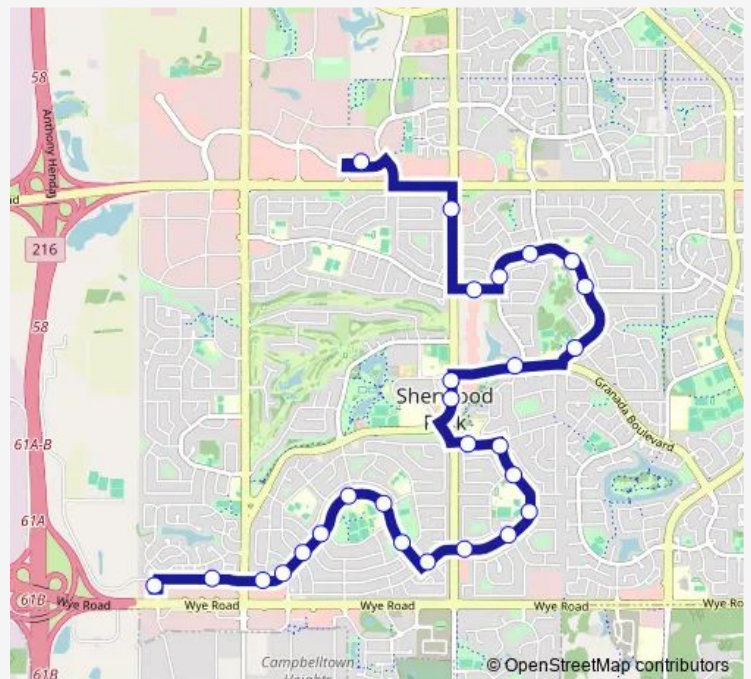

[Go to website](#)

Direction
Bethel Transit Terminal — Ordze Transit Centre
27 stops
[Open route schedule](#)

- Bethel Transit Terminal
- Sherwood Dr & Baseline Rd
- Gatewood Blvd & Galaxy Wy
- Georgian Way & Garnet Road
- Georgian Wy & Garnet Av
- Georgian Wy
- Georgian Wy & Greengrove Av
- Georgn Wy & Greengrove Cr
- Granada Blvd & Georgian Wy
- Sherwood Dr & Festival Wy
- Sherwood Dr & Festival Ave
- Raven Dr & Crane Rd
- Heron Rd & Raven Dr
- Heron Rd & Falcon Dr
- Alder Av & Alderwood Cr
- Alder Av & Glenwood Dr
- Alder Av & Greenwood Wy
- Alder Av & Ivy Cr
- Fir St & Cottonwood Av
- Fir St & Pine St
- Fir St & Oak St

Route schedule

Bethel Transit Terminal — Ordze Transit Centre

Monday	05:49-18:45
Tuesday	05:49-18:45
Wednesday	05:49-18:45
Thursday	05:49-18:45
Friday	05:49-18:45
Saturday	—
Sunday	—

Route info

Direction: Bethel Transit Terminal
Stops: 27
Trip Duration: 0 hour 25 min

Wednesday 05:47-18:45

Thursday 05:47-18:45

Friday 05:47-18:45

Saturday —

Sunday —

Route info

Direction: Ordze Transit Centre

Stops: 31

Trip Duration: 0 hour 25 min

Georgian Wy & Glenridge Rd

Georgian Wy & Gillingham Cr

Gatewood Blvd & Glacier Cr

Sherwood Dr & Gatewood Blvd

Sherwood Dr & Graham Rd

Bethel Transit Terminal

443 Bus time schedules and route maps are available in an offline PDF at busmaps.com. Use the busmaps.com website to see live bus times, train schedule or subway schedule, and step-by-step directions for all public transit in Edmonton