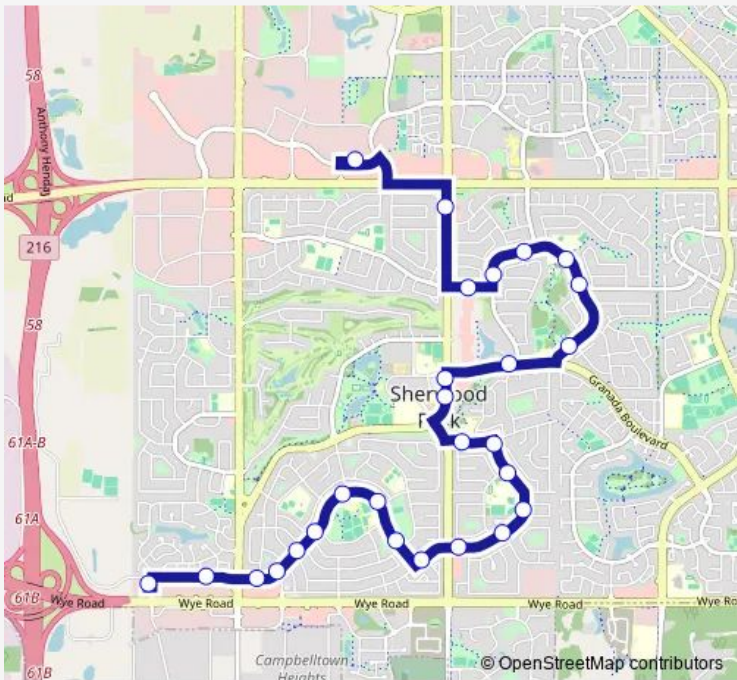

Bus 443 Bethel - Ordze - Glen Allan

[Go to website](#)

Direction
Bethel Transit Terminal — Ordze Transit Centre
27 stops
[Open route schedule](#)

- Bethel Transit Terminal
- Sherwood Dr & Baseline Rd
- Gatewood Blvd & Galaxy Wy
- Georgian Way & Garnet Road
- Georgian Wy & Garnet Av
- Georgian Wy
- Georgian Wy & Greengrove Av
- Georgn Wy & Greengrove Cr
- Granada Blvd & Georgian Wy
- Sherwood Dr & Festival Wy
- Sherwood Dr & Festival Ave
- Raven Dr & Crane Rd
- Heron Rd & Raven Dr
- Heron Rd & Falcon Dr
- Alder Av & Alderwood Cr
- Alder Av & Glenwood Dr
- Alder Av & Greenwood Wy
- Alder Av & Ivy Cr
- Fir St & Cottonwood Av
- Fir St & Pine St
- Fir St & Oak St

Route schedule
Bethel Transit Terminal — Ordze Transit Centre

Monday	05:49-18:45
Tuesday	05:49-18:45
Wednesday	05:49-18:45
Thursday	05:49-18:45
Friday	05:49-18:45
Saturday	—
Sunday	—

Route info
Direction: Bethel Transit Terminal
Stops: 27
Trip Duration: 0 hour 25 min

Wednesday 05:47-18:45

Thursday 05:47-18:45

Friday 05:47-18:45

Saturday —

Sunday —

Route info

Direction: Ordze Transit Centre

Stops: 31

Trip Duration: 0 hour 25 min

Georgian Wy & Glenridge Rd

Georgian Wy & Gillingham Cr

Gatewood Blvd & Glacier Cr

Sherwood Dr & Gatewood Blvd

Sherwood Dr & Graham Rd

Bethel Transit Terminal

443 Bus time schedules and route maps are available in an offline PDF at busmaps.com. Use the busmaps.com website to see live bus times, train schedule or subway schedule, and step-by-step directions for all public transit in Edmonton