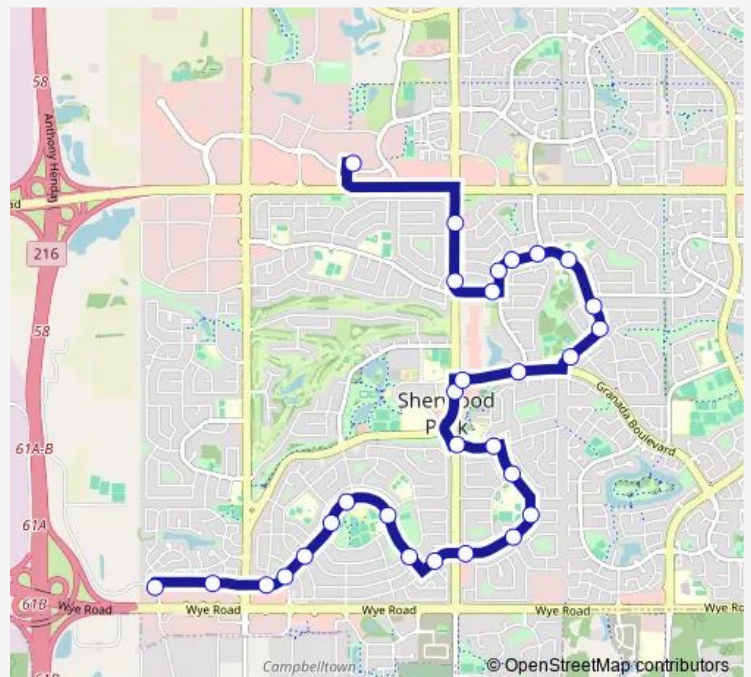

Granada Blvd & Peacock Dr

Georgian Wy & GARC

Georgian Wy & Garland Cr

Route schedule

Ordze Transit Centre — Bethel Transit Terminal

Monday 05:47-18:45

Tuesday 05:47-18:45

Wednesday 05:47-18:45

Thursday 05:47-18:45

Friday 05:47-18:45

Saturday —

Sunday —

Route info

Direction: Ordze Transit Centre

Stops: 30

Trip Duration: 0 hour 25 min

Sherwood Dr & Graham Rd

Bethel Transit Terminal

## Route info

Direction: Emerald Dr & ABJ

Stops: 30

Trip Duration: 0 hour 30 min

Fir St & Cottonwood Av

Fir St & Ash St

Fir St & Willow St

Fir St