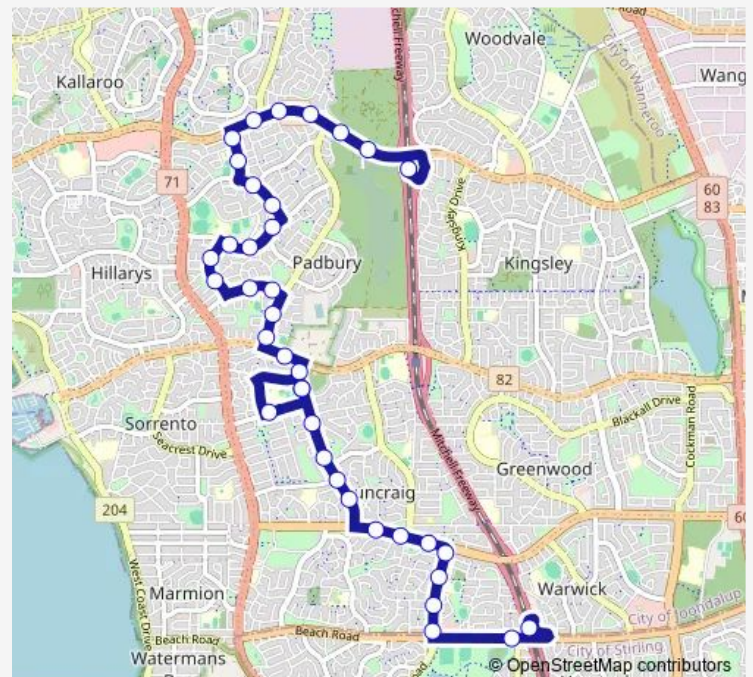

Direction

Warwick Stn Stand 5 — Whitfords Stn Stand 4

37 stops

[Open route schedule](#)

- Warwick Stn Stand 5
- Beach Rd After Duffy Rd
- Davallia Rd After Beach Rd
- Davallia Rd Before Granadilla St
- Davallia Rd Before Nicholli St
- Davallia Rd Before Warwick Rd
- Warwick Rd After Davallia Rd
- Warwick Rd After Glengarry Dr
- Warwick Rd After Dava St
- Lilburne Rd Before Pyrus St
- Lilburne Rd Before Marri Rd
- Lilburne Rd Before Ayton Wy
- Lilburne Rd After Wanbrow Wy
- Lilburne Rd After Readshaw Rd
- Readshaw Rd Duncraig Senior High School Stand 4
- Lilburne Rd After Readshaw Rd
- Lilburne Rd After Sullivan Rd
- Hepburn Av After Lilburne Rd
- Gibson Av Before Ellison Dr
- Gibson Av Before Brazier Ri
- Warburton Av After Gibson Av

Route schedule

Warwick Stn Stand 5 — Whitfords Stn Stand 4

Monday	06:50-23:34
Tuesday	06:50-23:34
Wednesday	06:50-23:34
Thursday	06:50-23:34
Friday	06:50-23:34
Saturday	07:23-23:34
Sunday	09:23-19:23

Route info

Direction: Warwick Stn Stand 5

Stops: 37

Trip Duration: 0 hour 39 min

Warburton Av Before Leichhardt Av

Grey Rd Before Mckinlay Av

Grey Rd Before Buchanan Wy

Giles Av After Grey Rd

Giles Av Before Macgregor Dr

Thursday 05:42-23:00

Friday 05:42-23:00

Saturday 07:23-22:29

Sunday 09:21-19:30

Route info

Direction: Whitfords Stn Stand 4

Stops: 36

Trip Duration: 0 hour 24 min