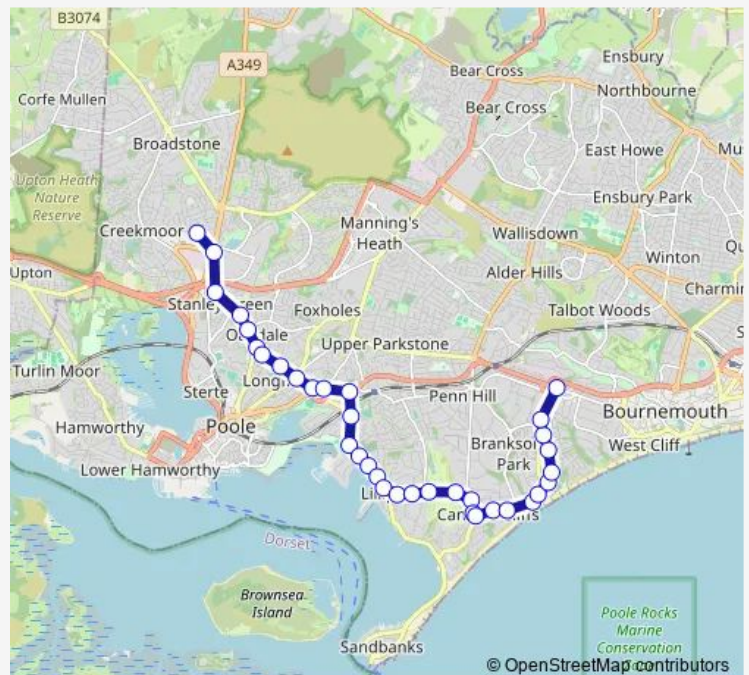

Thursday 15:30

Friday 15:30

Saturday —

Sunday —

Route info

Direction: Parkstone Grammar School

Stops: 35

Trip Duration: 0 hour 42 min

Denecote Lodge

Inn in the Park

Branksome Dene Chine

Tower Road

Herbert Road

The Avenue

County Gates

Direction

Wednesday 07:24

Thursday 07:24

Friday 07:24

Saturday —

Sunday —

Route info

Direction: County Gates

Stops: 37

Trip Duration: 0 hour 51 min

Willow Park

Park Gates

Fernside Avenue

Shah of Persia

Harbour Hill Road

Pound Lane

New Inn