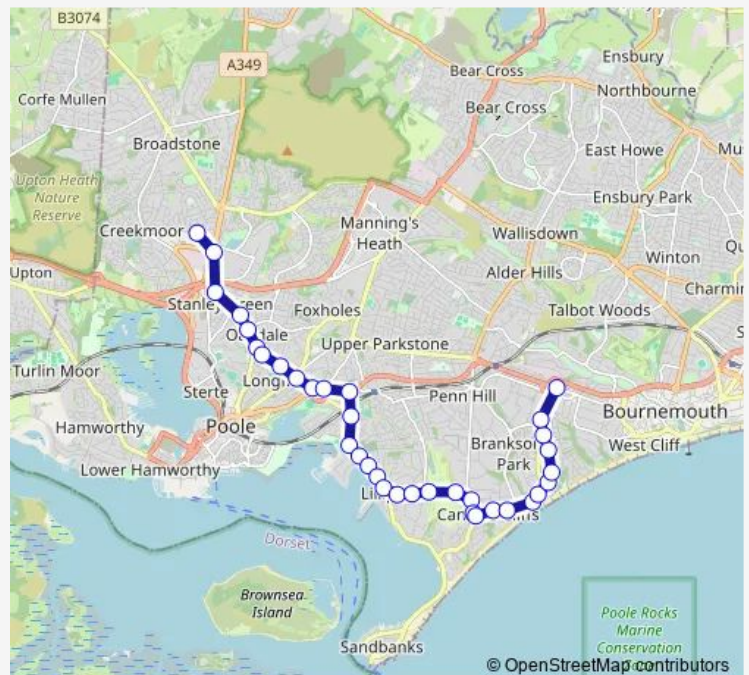

Thursday 15:30

Friday 15:30

Saturday —

Sunday —

Route info

Direction: Parkstone Grammar School

Stops: 35

Trip Duration: 0 hour 42 min

Denecote Lodge

Inn in the Park

Branksome Dene Chine

Tower Road

Herbert Road

The Avenue

County Gates

Direction

Wednesday 07:24

Thursday 07:24

Friday 07:24

Saturday —

Sunday —

Route info

Direction: County Gates

Stops: 37

Trip Duration: 0 hour 51 min

Willow Park

Park Gates

Fernside Avenue

Shah of Persia

Harbour Hill Road

Pound Lane

New Inn