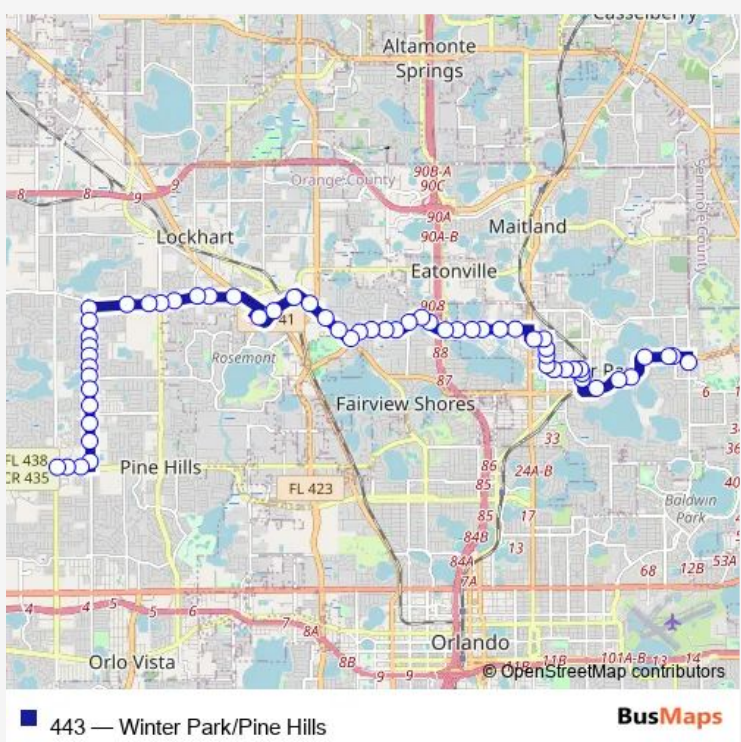

Route schedule  
 Silver Star RD AND N Hiawassee Rd — N Lakemont AVE  
 AND Aloma Ave

Monday	05:20-19:15
Tuesday	05:20-19:15
Wednesday	05:20-19:15
Thursday	05:20-19:15
Friday	05:20-19:15
Saturday	05:15-19:15
Sunday	06:15-17:15

**Route info**

Direction: Silver Star RD AND N Hiawassee Rd

Stops: 60

Trip Duration: 0 hour 57 min

ALL American Blvd AND N Orange Blossom Trl

ALL American Blvd AND Carder Rd

Edgewater DR AND Fayette St

Edgewater DR AND Forest City Rd

LEE RD AND Adanson St

LEE RD AND Adanson St

LEE RD AND Alloway St

LEE RD AND Diplomat Cir

LEE RD AND N Wymore Rd

LEE RD AND Gloriosa Ave

LEE RD AND Turner Rd

LEE RD AND Beard Ave

## Route info

Direction: N Lakemont AVE AND Aloma Ave

Stops: 60

Trip Duration: 0 hour 50 min

LEE RD AND Diplomat Cir

LEE RD AND Alloway St

LEE RD AND Adanson St

LEE RD AND Palace Ct