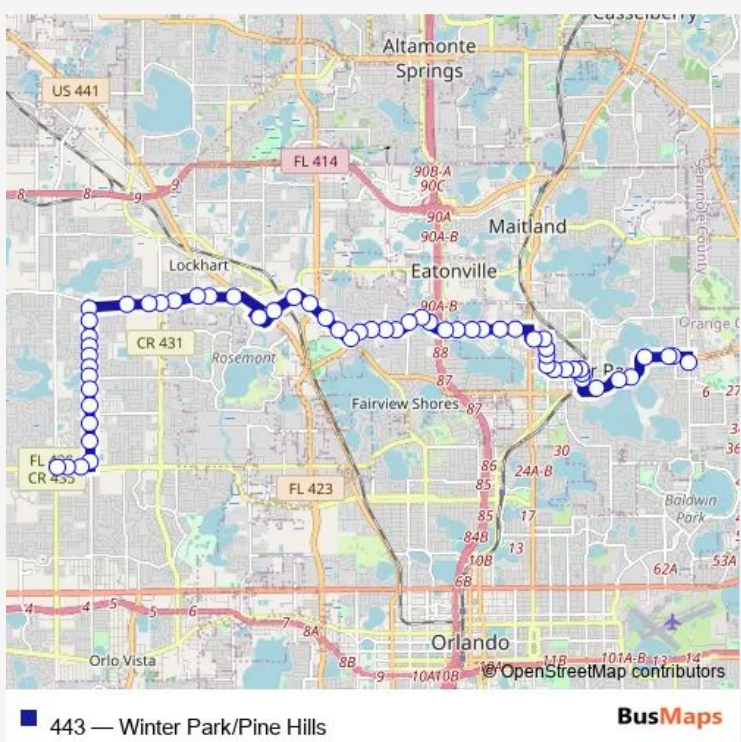

Route schedule

Silver Star RD AND N Hiawassee Rd — N Lakemont AVE  
 AND Aloma Ave

Monday	05:20-19:15
Tuesday	05:20-19:15
Wednesday	05:20-19:15
Thursday	05:20-19:15
Friday	05:20-19:15
Saturday	05:15-19:15
Sunday	06:15-17:15

**Route info**

Direction: Silver Star RD AND N Hiawassee Rd

Stops: 60

Trip Duration: 0 hour 57 min

ALL American Blvd AND N Orange Blossom Trl

ALL American Blvd AND Carder Rd

Edgewater DR AND Fayette St

Edgewater DR AND Forest City Rd

LEE RD AND Adanson St

LEE RD AND Adanson St

LEE RD AND Alloway St

LEE RD AND Diplomat Cir

LEE RD AND N Wymore Rd

LEE RD AND Gloriosa Ave

LEE RD AND Turner Rd

LEE RD AND Beard Ave

## Route info

Direction: N Lakemont AVE AND Aloma Ave

Stops: 60

Trip Duration: 0 hour 54 min

LEE RD AND Diplomat Cir

LEE RD AND Alloway St

LEE RD AND Adanson St

LEE RD AND Palace Ct