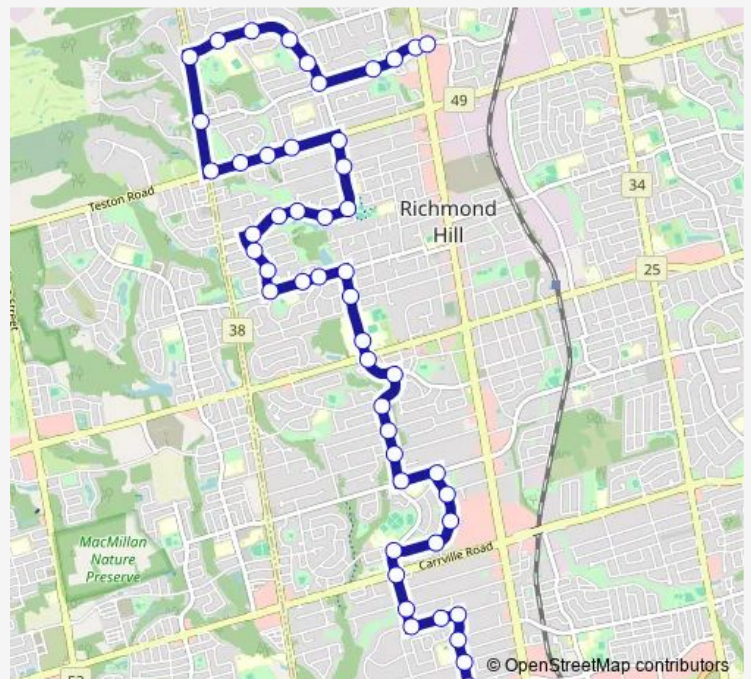

Kersey Cres / Yongehurst Rd

Kersey Cres / MAY Av

Kersey Cres / DON Head Village Blvd

Route schedule

Richmond Hill Centre Platform 6 — Bernard AV / Yonge St

Monday 14:42

Tuesday 14:42

Wednesday 14:42

Thursday 14:42

Friday 14:42

Saturday —

Sunday —

Route info

Direction: Richmond Hill Centre Platform 6

Stops: 53

Trip Duration: 0 hour 44 min

Stops: 56

Trip Duration: 0 hour 45 min

Ellery DR / White Lodge Cres

Ellery DR / Highgrove Cres

Mill ST / Neighbourly Lane

Mill ST / Sugar Maple Lane

Mill ST / Leisure Lane

Mill ST / Trench St