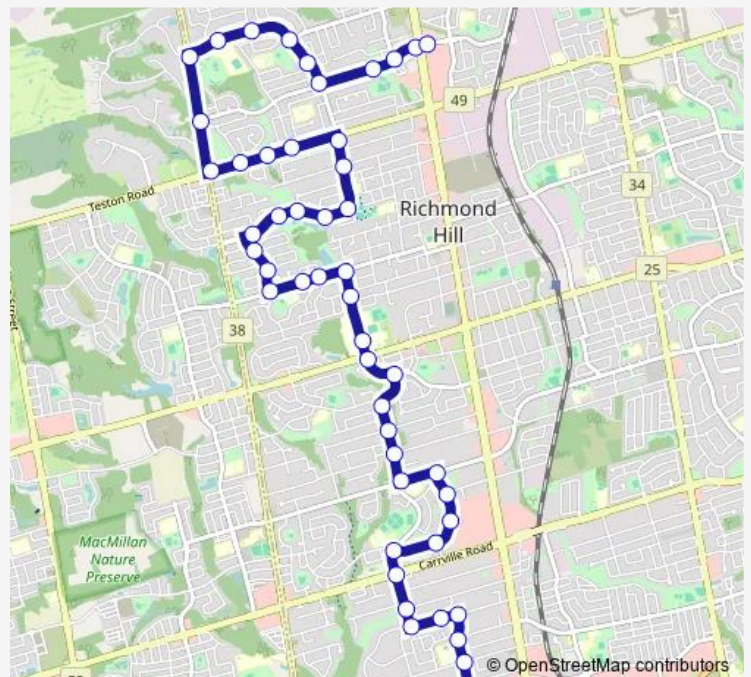

Kersey Cres / Yongehurst Rd

Kersey Cres / MAY Av

Kersey Cres / DON Head Village Blvd

Route schedule

Richmond Hill Centre Platform 6 — Bernard AV / Yonge St

Monday 14:42

Tuesday 14:42

Wednesday 14:42

Thursday 14:42

Friday 14:42

Saturday —

Sunday —

Route info

Direction: Richmond Hill Centre Platform 6

Stops: 53

Trip Duration: 0 hour 44 min

Stops: 56

Trip Duration: 0 hour 45 min

Ellery DR / White Lodge Cres

Ellery DR / Highgrove Cres

Mill ST / Neighbourly Lane

Mill ST / Sugar Maple Lane

Mill ST / Leisure Lane

Mill ST / Trench St