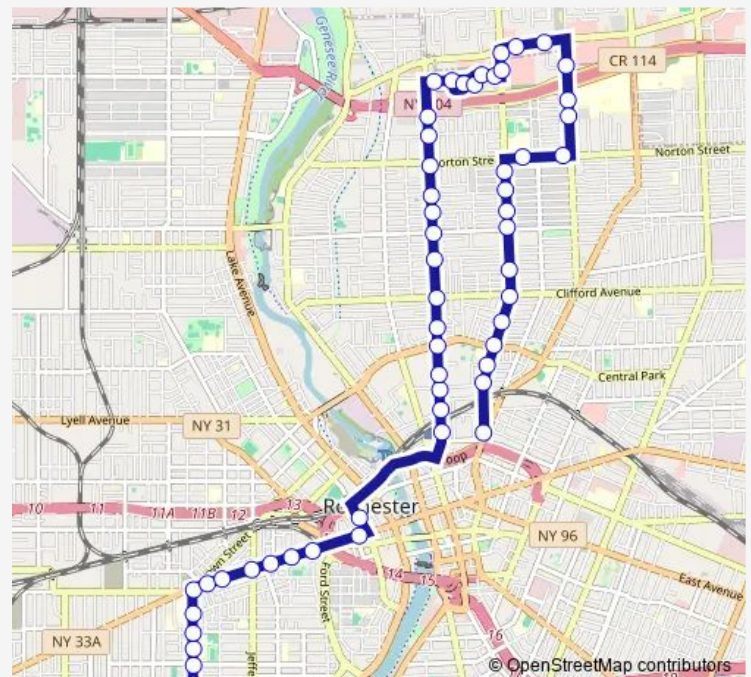

Ridge & 824 Ridge

Ridge & Ridge Hudson Plaza

Hudson & Seneca Manor

Route schedule

Hudson & North — Wilson Commencement Hs

Monday 06:40

Tuesday 06:40

Wednesday 06:40

Thursday 06:40

Friday 06:40

Saturday —

Sunday —

Route info

Direction: Hudson & North

Stops: 56

Trip Duration: 0 hour 35 min

Joseph & Upper Falls

Joseph & Vienna

Joseph & Kelly

Joseph & Ward

Joseph & Central

Main & Cascade

Main & Trowbridge

Main & Canal

Saturday —

Sunday —

Route info

Direction: Wilson Commencement Hs

Stops: 56

Trip Duration: 0 hour 30 min

Joseph & Laser

Joseph & Weaver