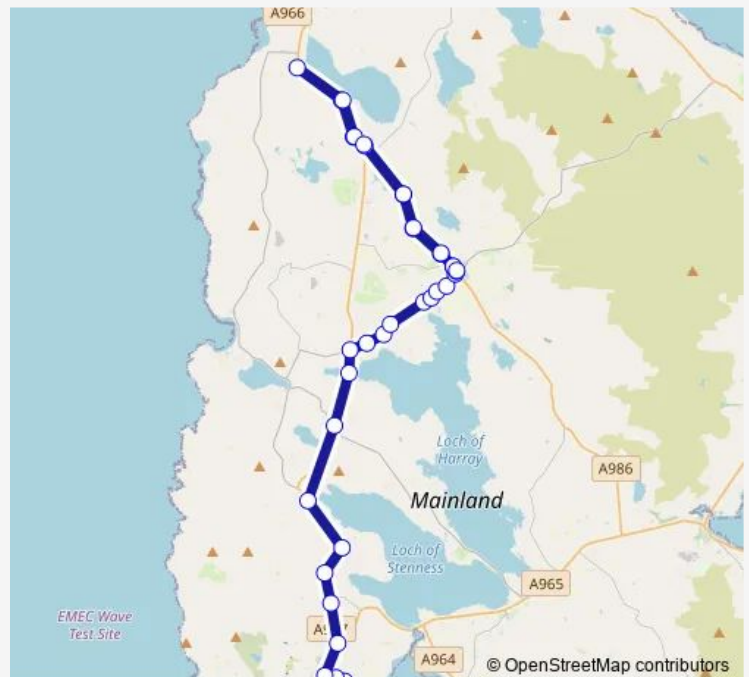

Thursday 15:30

Friday 13:50

Saturday —

Sunday —

Route info

Direction: Academy

Stops: 36

Trip Duration: 0 hour 43 min

Tuesday 07:45

Wednesday 07:45

Thursday 07:45

Friday 07:45

Saturday —

Sunday —

Route info

Direction: Shop