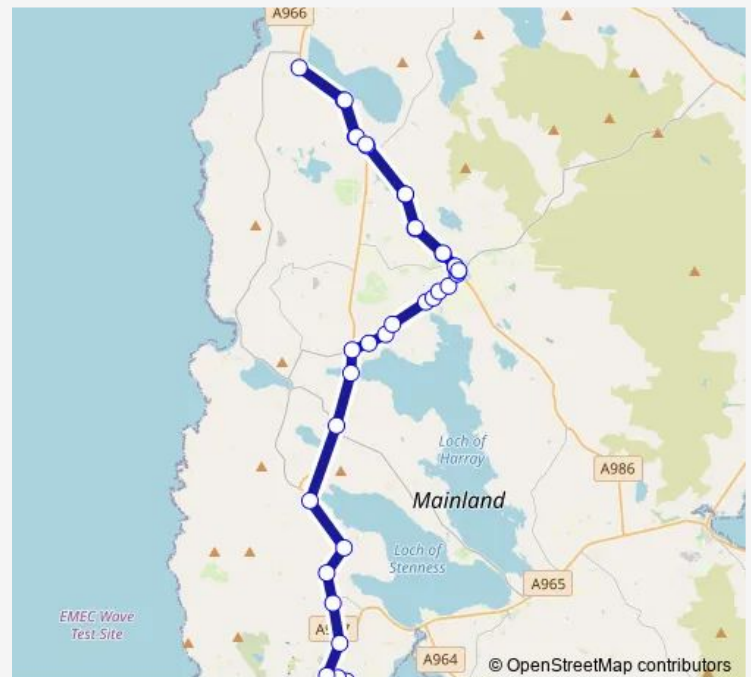

### Route schedule

Academy — Shop

Monday 15:30

Tuesday 15:30

Wednesday 15:30

Thursday 15:30

Friday 13:50

Saturday —

### Route info

Direction: Academy

Stops: 36

Trip Duration: 0 hour 43 min

■ 443 — Dounby - Stromness Academy

Saither Road End

Sandveien

Lochlands Chalets