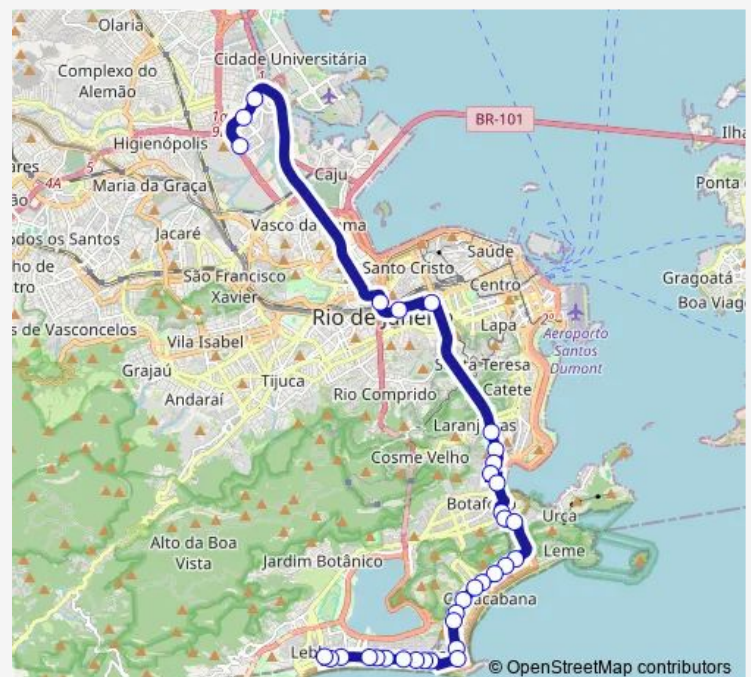

BRS 2: Santa Clara

BRS 2: Constante Ramos

BRS 2: Bolívar

Route schedule

Vila do João - Pista Lateral — Metrô Antero de Quental

Monday 05:30-06:10

Tuesday 05:30-06:10

Wednesday 05:30-06:10

Thursday 05:30-06:10

Friday 05:30-06:10

Saturday —

Sunday —

Route info

Direction: Vila do João - Pista Lateral

Stops: 34

Trip Duration: 1 hour 13 min