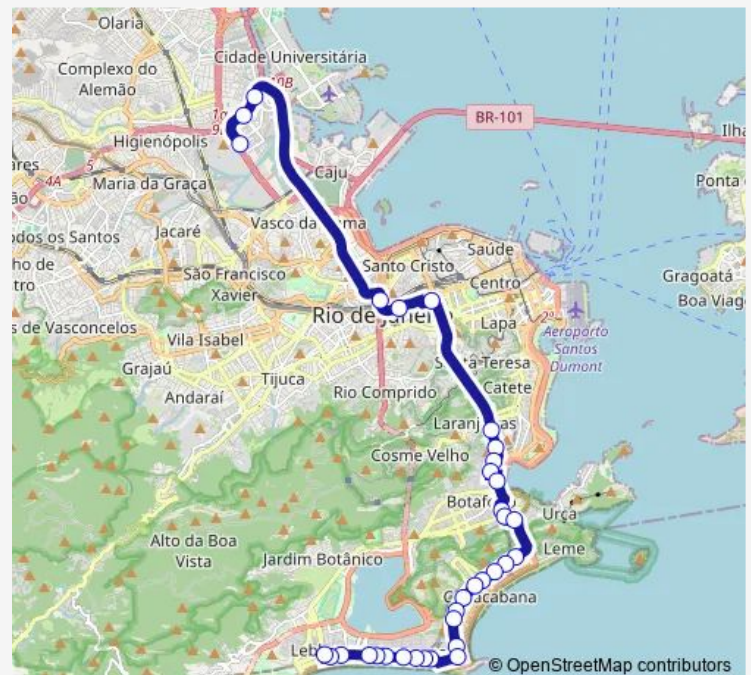

BRS 2: Santa Clara

BRS 2: Constante Ramos

BRS 2: Bolívar

Route schedule

Vila do João - Pista Lateral — Metrô Antero de Quental

Monday 05:30-06:10

Tuesday 05:30-06:10

Wednesday 05:30-06:10

Thursday 05:30-06:10

Friday 05:30-06:10

Saturday —

Sunday —

Route info

Direction: Vila do João - Pista Lateral

Stops: 34

Trip Duration: 1 hour 13 min