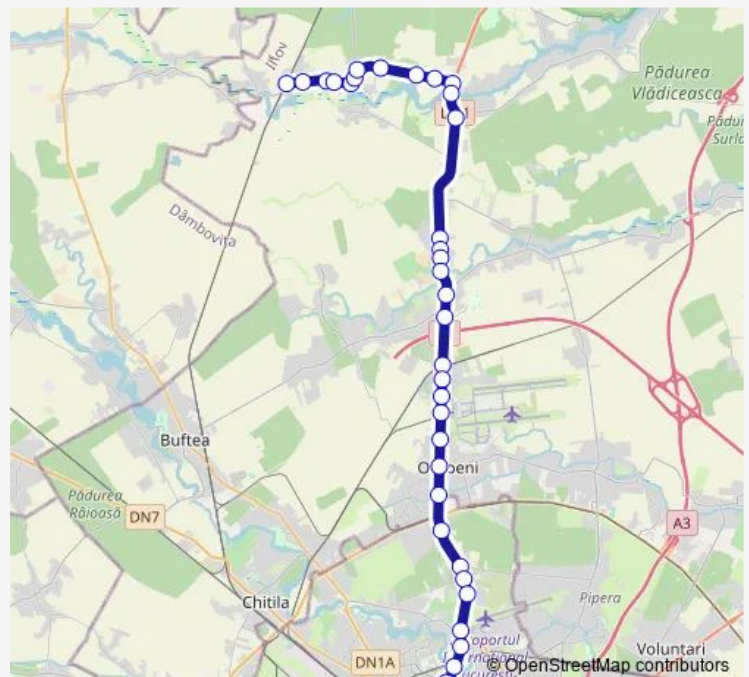

Primaria Balotesti

Route schedule

Piata Presei — Peris

Monday 04:40-22:10

Tuesday 04:40-22:10

Wednesday 04:40-22:10

Thursday 04:40-22:10

Friday 04:40-22:10

Saturday 04:40-22:10

Sunday 04:40-22:10

Route info

Direction: Piata Presei

Stops: 34

Trip Duration: 0 hour 53 min

Snagov Plaza

Pescarilor

Principala

Sondei

Peris

Direction

Peris — Piata Presei

35 stops

[Open route schedule](#)

Peris

Sunday 05:15-21:00

Route info

Direction: Peris

Stops: 35

Trip Duration: 0 hour 53 min

Amco

Pasaj C.F.R. Otopeni

Aleea Privighetorilor