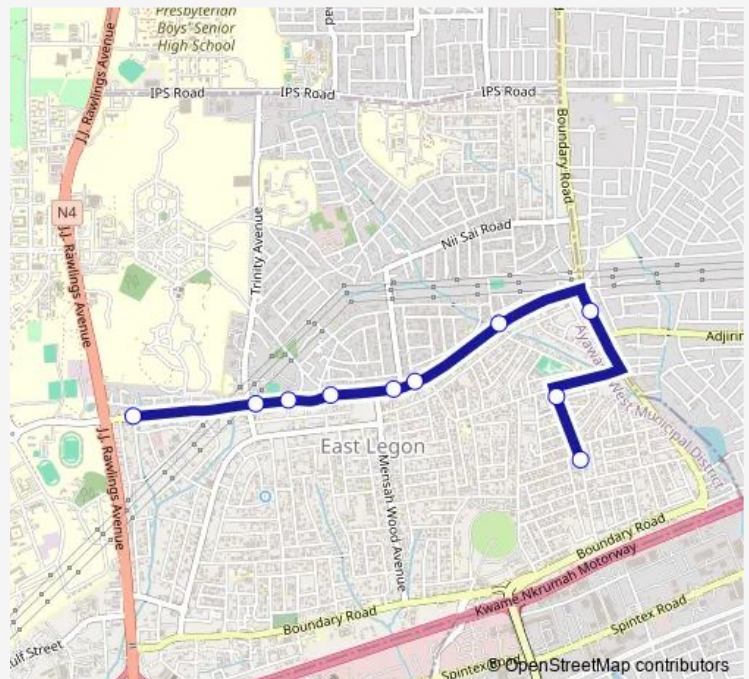

American House

Bridge

Bawaleshie Acheampong

Beduwa

Bawaleshie First

Bawaleshi Second

Bawaleshie Traffic Light

Okponglo

Route schedule

Christian Centre — Okponglo

Monday 06:00

Tuesday 06:00

Wednesday 06:00

Thursday 06:00

Friday 06:00

Saturday 06:00

Sunday 06:00

Route info

Direction: Christian Centre

Stops: 10

Trip Duration: 0 hour 28 min

443 — Okponglo ↔ Christian Centre

Direction

Okponglo — Christian Centre

Direction: Okponglo

Stops: 10

Trip Duration: 0 hour 28 min

443 Bus time schedules and route maps are available in an offline PDF at busmaps.com. Use the busmaps.com website to see live bus times, train schedule or subway schedule, and step-by-step directions for all public transit in Accra