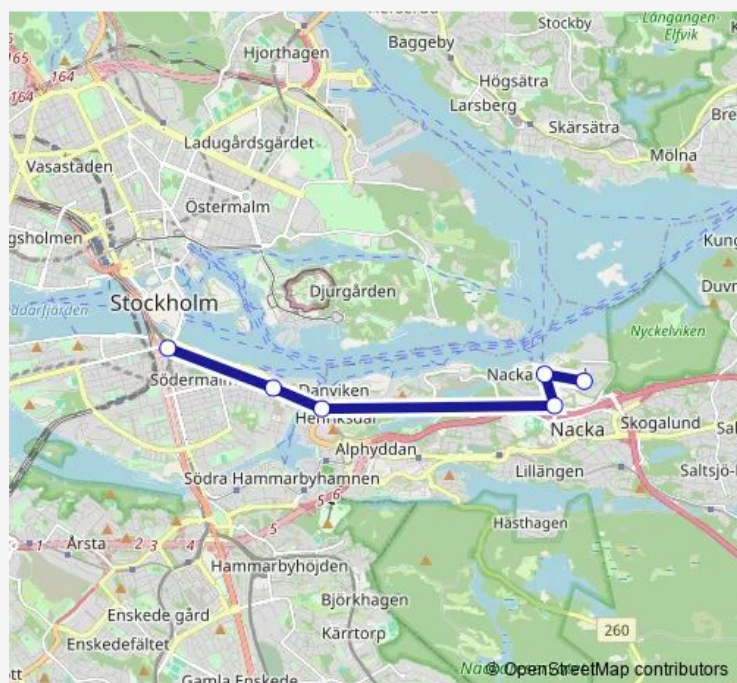

Bus 443

[Go to website](#)

Direction

Jarlaberg — Slussen T-bana

6 stops

[Open route schedule](#)

Jarlaberg

Nacka Strand

Vikdalsvägen

Henriksdal station

Londonviadukten

Slussen T-bana

Route schedule

Jarlaberg — Slussen T-bana

Monday 00:28-23:58

Tuesday 00:28-23:58

Wednesday 00:28-23:28

Thursday 00:28-23:28

Friday 00:28-23:58

Saturday 00:28-23:58

Sunday 00:28-23:58

Route info

Direction: Jarlaberg

Stops: 6

Trip Duration: 0 hour 14 min

443