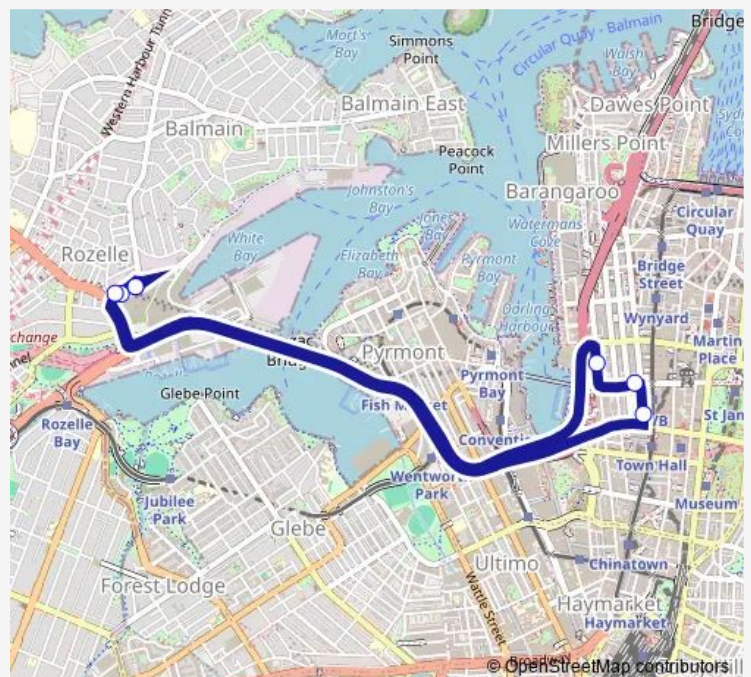

Robert St Before Victoria Rd

Sussex St After King St

Qvb, Market St, Stand F

Qvb, York St, Stand B

Robert St At Crescent St

White Bay Power Station, Robert St

Route schedule

White Bay Power Station, Robert St — White Bay Power Station, Robert St

Friday

10:30-18:36

Saturday

10:29-18:42

Sunday

10:29-18:42

Route info

Direction: White Bay Power Station, Robert St

Stops: 7

Trip Duration: 0 hour 23 min

443 Bus time schedules and route maps are available in an offline PDF at busmaps.com. Use the busmaps.com website to see live bus times, train schedule or subway schedule, and step-by-step directions for all public transit in Sydney