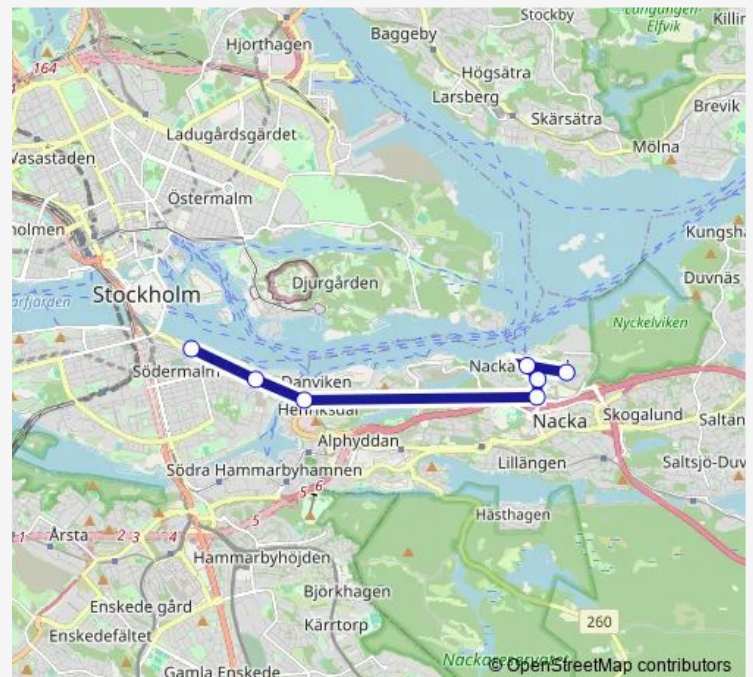

Nacka Vikdalsvägen

Henriksdal station

Londonviadukten

Slussen bussterminal

Route schedule

Jarlaberg — Slussen bussterminal

Monday 00:28-23:58

Tuesday 00:28-23:28

Wednesday 00:28-23:28

Thursday 00:28-23:58

Friday 00:28-23:58

Saturday 00:28-23:58

Sunday 00:28-23:58

Route info

Direction: Jarlaberg

Stops: 6

Trip Duration: 0 hour 18 min

443

Direction

Slussen bussterminal — Jarlaberg

7 stops

[Open route schedule](#)

Slussen bussterminal

Londonviadukten

Tuesday 00:11-23:41

Wednesday 00:11-23:41

Thursday 00:11-23:41

Friday 00:11-23:41

Saturday 00:11-23:41

Sunday 00:11-23:41

Route info

Direction: Slussen bussterminal