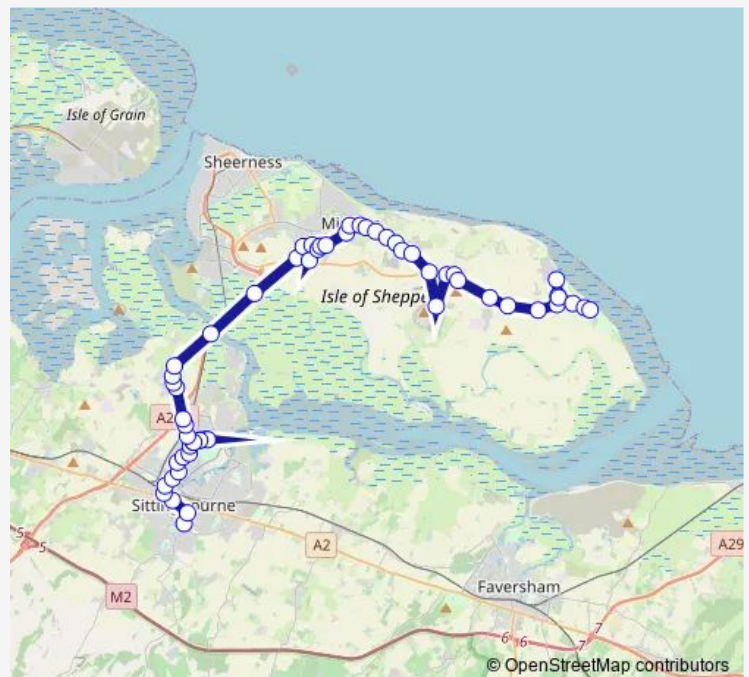

Kemsley Railway Station

Post Office

Kingfisher Close

Route schedule

Memorial Hospital — Bus Terminus

Monday 15:38

Tuesday 15:38

Wednesday 15:38

Thursday 15:38

Friday 15:38

Saturday —

Sunday —

Route info

Direction: Memorial Hospital

Stops: 57

Trip Duration: 1 hour 1 min

370D — Leysdown - Eastchurch - Minster - Sittingbourne

Helen Thompson Close

School Lane

Sanderling Way

Railway Station

Stray Marsh Farm

Barton Hill Drive south end

Lovell Road

Friday 07:04

Saturday —

Sunday —

Route info

Direction: Nutts Avenue

Stops: 66

Trip Duration: 1 hour 6 min

Harps Avenue