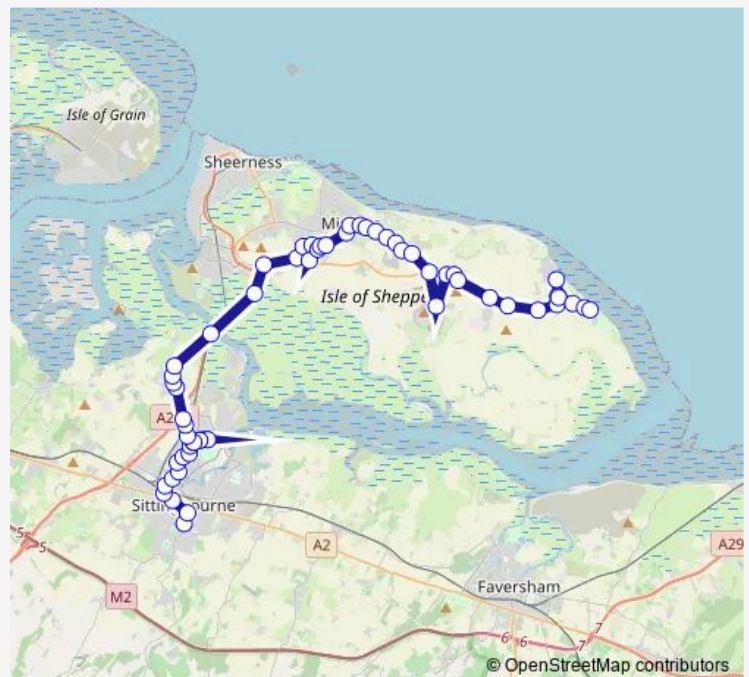

Bus 370D Leysdown - Eastchurch - Minster - Sittingbourne

[Go to website](#)

Direction

Memorial Hospital — Bus Terminus

58 stops

[Open route schedule](#)

- Memorial Hospital
- Borden Grammar School
- Ufton Lane
- Hawthorn Road
- Springfield Road
- Beechwood Avenue
- The Three Hats
- Sprotshill Close
- Court Road
- Trinity Road
- Toy Town Estate
- Adisham Green
- Puttney Drive
- Newman Drive Pond
- Newman Drive Pond
- Puttney Drive
- Adisham Green
- Milton Creek
- Kemsley Railway Station
- Post Office
- Kingfisher Close

Route schedule

Memorial Hospital — Bus Terminus

Monday	15:38
Tuesday	15:38
Wednesday	15:38
Thursday	15:38
Friday	15:38
Saturday	—
Sunday	—

Route info

Direction: Memorial Hospital

Stops: 58

Trip Duration: 1 hour 1 min

370D — Leysdown - Eastchurch - Minster - Sittingbourne

Helen Thompson Close

School Lane

Sanderling Way

Railway Station

Stray Marsh Farm

Cowstead Corner

Barton Hill Drive south end

Thursday 07:04

Friday 07:04

Saturday —

Sunday —

Route info

Direction: Bus Terminus

Stops: 68

Trip Duration: 1 hour 6 min