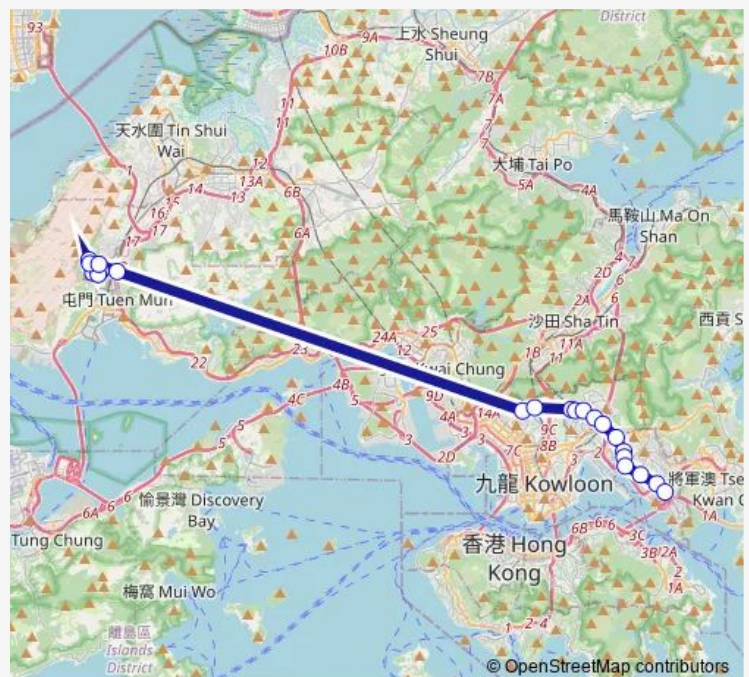

[Kmb] TAI Hing Street[[Lwb] TAI Hing Street

[Ctb] TIN LOK House TIN King Estate, TIN King Road[[Kmb] Leung King Estate BUS Terminus][[Lrtfeeder] Leung King Estate

[Ctb] TIN YUE House TIN King Estate, TIN King Road[[Kmb] TIN YUE House TIN King Estate][[Lrtfeeder] LR SAN WAI Stop[[Lwb] TIN YUE House TIN King Estate

[Ctb] LOK Sang House KIN Sang Estate, Tsing TIN Road[[Kmb] LOK Sang House KIN Sang Estate][[Lrtfeeder] LOK Sang House, KIN Sang Estate[[Lwb] LOK Sang House KIN Sang Estate

[Ctb] Hung Kiu, Tuen MUN Road[[Kmb] Hung Kiu][[Lrtfeeder] Hung Kiu[[Lwb] Hung Kiu

[Ctb] Beacon Heights, Lung Cheung Road[[Kmb] Beacon Heights

[Ctb] Phoenix House, Lung Cheung Road[[Kmb] Phoenix House

[Kmb] Lung Cheung Govt. Sec. School

[Ctb] Wong TAI SIN Station, Lung Cheung Road[[Kmb] Wong TAI SIN BBI - Wong TAI SIN Temple

[Ctb] Shatin Pass Road, Lung Cheung Road[[Kmb] Wong TAI SIN BBI - Shatin Pass Road

[Kmb] SZE MEI Street, SAN PO Kong

[Kmb+Ctb] Choi Hung BBI - PIK HOI House/
Pik HOI House Choi Hung Estate, Choi Hung Access Road[[Kmb] Choi Hung BBI - PIK HOI House

Route schedule

[Kmb] Shan King BUS Terminus — [Ctb] LAM TIN Station, LEI YUE MUN Road[[Kmb] LAM TIN Station

Monday	07:00-07:45
Tuesday	07:00-07:45
Wednesday	07:00-07:45
Thursday	07:00-07:45
Friday	07:00-07:45
Saturday	07:00-07:30
Sunday	—

Route info

Direction: [Kmb] Shan King BUS Terminus

Stops: 21

Trip Duration: 1 hour 18 min

■ 258s — Tuen MUN (Shan King Estate) - LAM TIN Station