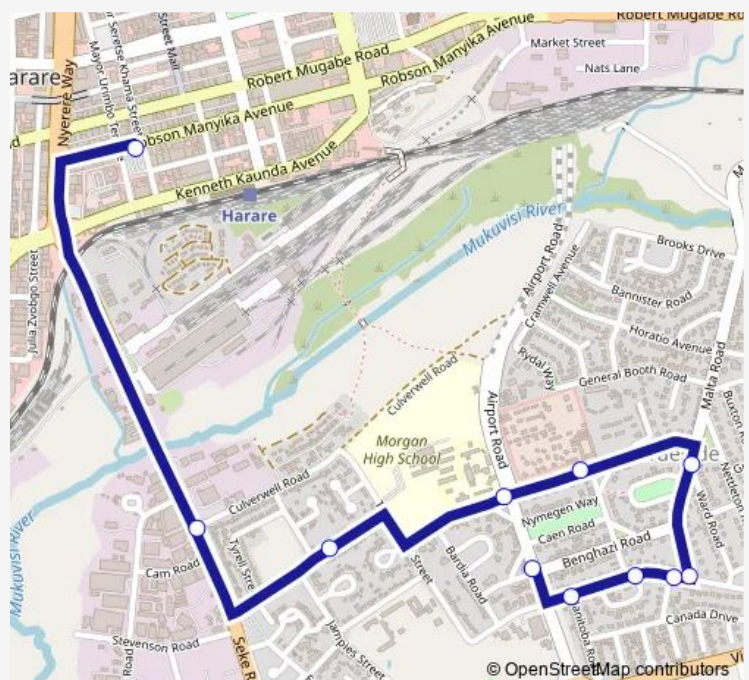

Direction

Charge Office — Corner Benghazi Road and Joshua Nkomo Road

11 stops

[Open route schedule](#)

Charge Office

Corner Culverwell Road and Seke Road

Morgan High School

Morgan Teacher's college

Keren

Corner Ward Road and Malta Road

Corner Learoyd Road and Malta Road

Corner Alberta Road and Learoyd Road

Corner Ottawa Crescent and Learoyd Road

Corner Mantoba Road and Learoyd Road

Corner Benghazi Road and Joshua Nkomo Road

Route schedule

Charge Office — Corner Benghazi Road and Joshua Nkomo Road

Monday 15:29

Tuesday 15:29

Wednesday 15:29

Thursday 15:29

Friday 15:29

Saturday 15:29

Sunday 15:29

Route info

Direction: Charge Office

Stops: 11

Trip Duration: 0 hour 23 min

Charge Office to Braeside