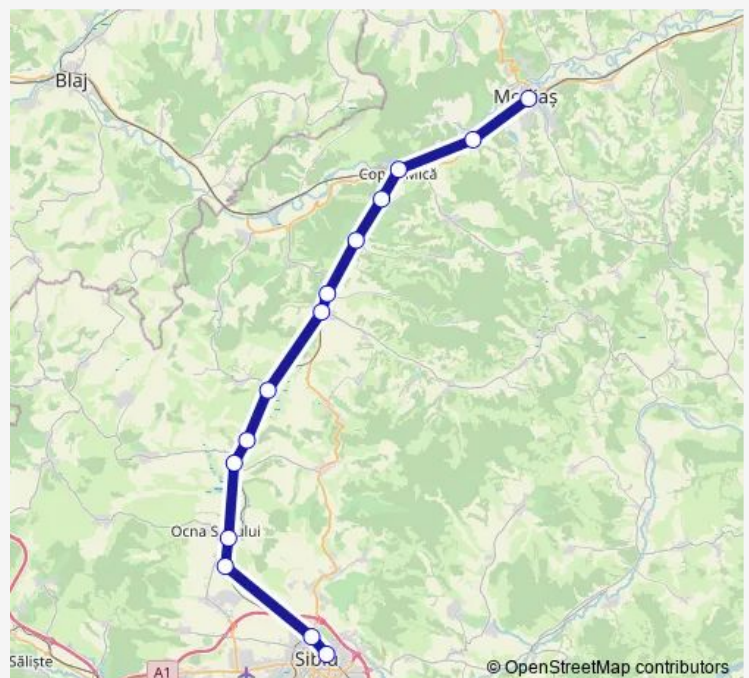

Copşa Mică

Târnavă h.

Mediaş

Route schedule

Sibiu — Mediaş

Monday	08:10-22:40
Tuesday	08:10-22:40
Wednesday	08:10-22:40
Thursday	08:10-22:40
Friday	08:10-22:40
Saturday	08:10-22:40
Sunday	08:10-22:40

Route info

Direction: Sibiu

Stops: 14

Trip Duration: 1 hour 21 min

Direction

Sibiu — Mediaș

15 stops

[Open route schedule](#)

Sibiu

Șeica Mare

Agârbiciu h.

Axente Sever h.

Copșa Mică

Târnava h.

Mediaș

Route schedule

Sibiu — Mediaș

Monday 07:27-23:20

Tuesday 07:27-23:20

Wednesday 07:27-23:20

Thursday 07:27-23:20

Friday 07:27-23:20

Saturday 07:27-23:20

Sunday 07:27-15:27

Route info