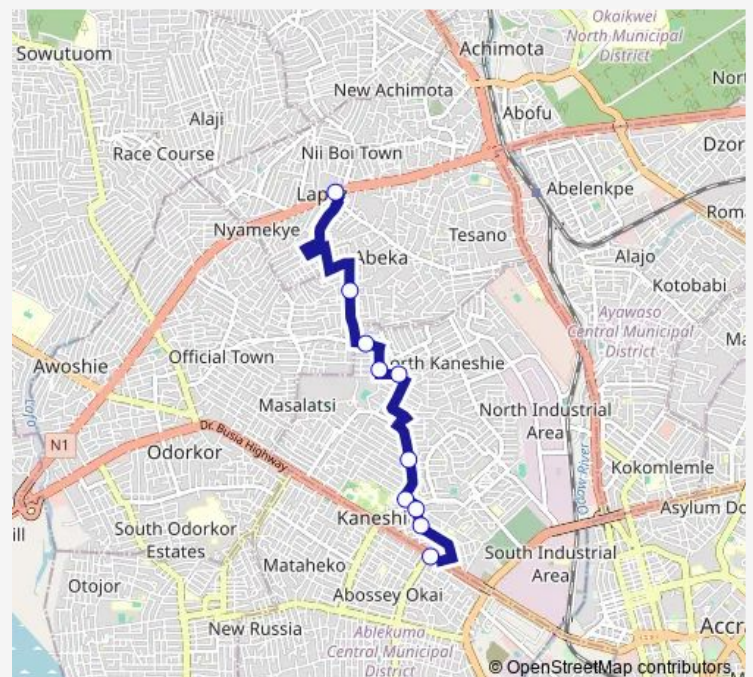

School Junction 043

Roadside 043

Washing Bay 043

Olabam

Bishop Bubuashie

School Junction 492

Akutu Junction

Terminal Kaneshie Mkt Cmplx

Route schedule

Terminal Abeka lapaz — Terminal Kaneshie Mkt Cmplx

Monday 06:20

Tuesday 06:20

Wednesday 06:20

Thursday 06:20

Friday 06:20

Saturday 06:20

Sunday 06:20

Route info

Direction: Terminal Abeka lapaz

Stops: 10

Trip Duration: 1 hour 7 min

043a — Abeka lapaz to Kaneshie Mkt Cmplx

043a Bus time schedules and route maps are available in an offline PDF at busmaps.com. Use the busmaps.com website to see live bus times, train schedule or subway schedule, and step-by-step directions for all public transit in Accra