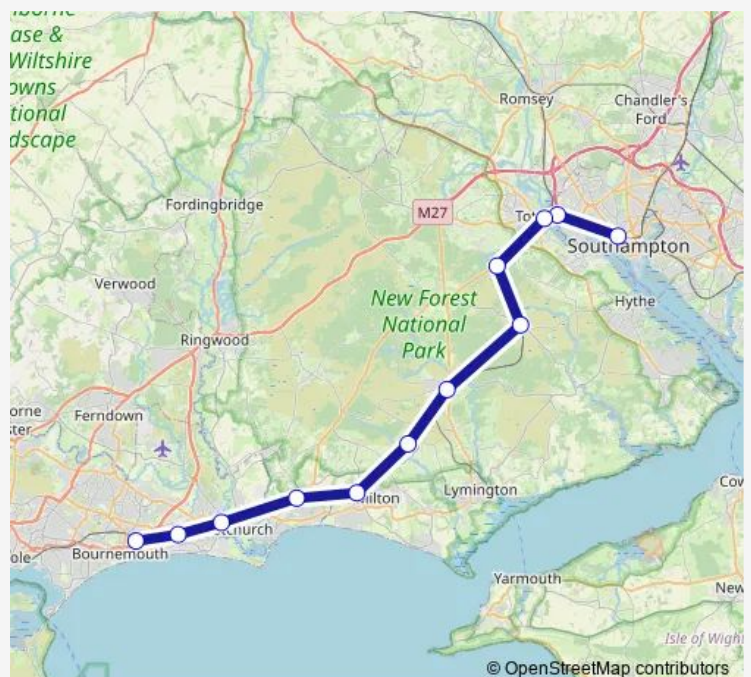

Pokesdown

Bournemouth

Route schedule

Southampton Central — Bournemouth

Monday	00:46-01:45 ⁺¹
Tuesday	01:22-01:45 ⁺¹
Wednesday	01:22-01:45 ⁺¹
Thursday	01:22-01:45 ⁺¹
Friday	01:22-21:55
Saturday	24:42-01:51 ⁺¹
Sunday	00:42-00:46 ⁺¹

Route info

Direction: Southampton Central

Stops: 12

Trip Duration: 0 hour 49 min

■ Sw:Sou->Bmh — SW replacement bus service from SOU to Bmh

Sw:Sou->Bmh Rail Replacement Bus Service time schedules and route maps are available in an offline PDF at busmaps.com. Use the busmaps.com website to see live bus times, train schedule or subway schedule, and step-by-step directions for all public transit in Southampton