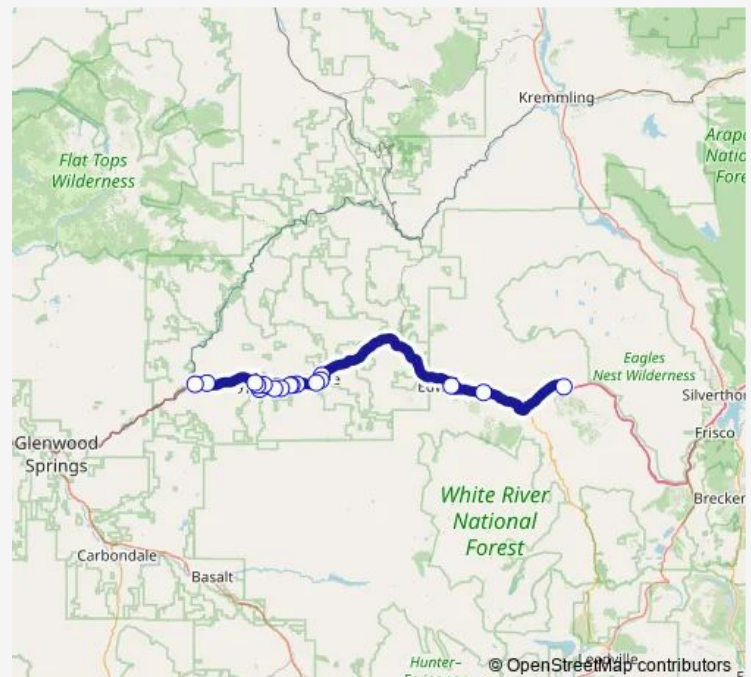

Highway 6 and Sylvan Lake Road E

5th Street and Wall Street (County Building)

Chambers Park and Ride

Freedom Park

Avon Station

South Frontage Road and Lionshead

South Frontage Road and Vail Road

Vail Transportation Center

Route schedule

Two Rivers-Dotsero — Vail Transportation Center

Monday 06:06-21:54

Tuesday 06:06-21:54

Wednesday 06:06-21:54

Thursday 06:06-21:54

Friday 06:06-21:54

Saturday 06:06-21:54

Sunday 06:06-21:54

Route info

Direction: Two Rivers-Dotsero

Stops: 18

Trip Duration: 1 hour 33 min

4: Valley

Direction

Vail Transportation Center — Two Rivers-Dotsero

17 stops

[Open route schedule](#)

Vail Transportation Center

Avon Station

Freedom Park

Chambers Park and Ride

5th Street and Wall Street W

Highway 6 and Sylvan Lake Road W