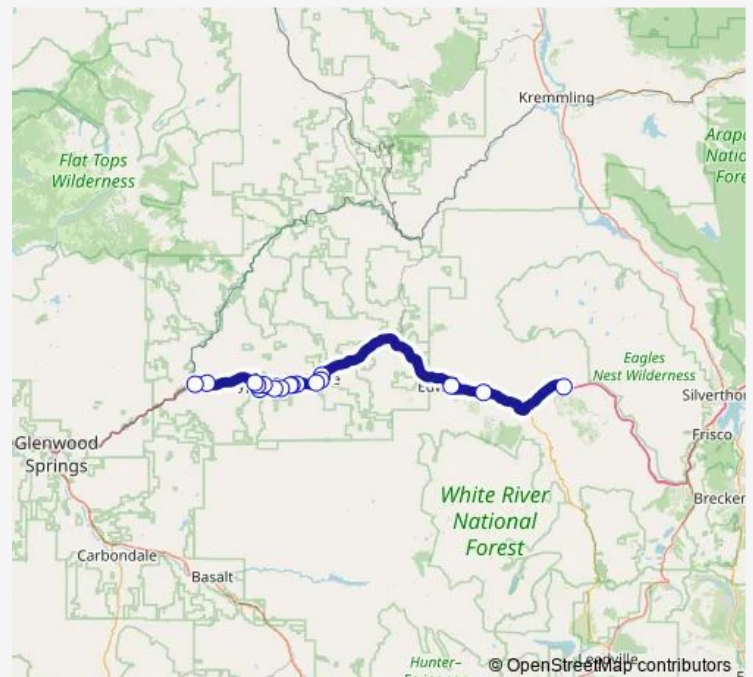

Highway 6 and Sylvan Lake Road E

5th Street and Wall Street (County Building)

Chambers Park and Ride

Freedom Park

Avon Station

South Frontage Road and Lionshead

South Frontage Road and Vail Road

Vail Transportation Center

Route schedule

Two Rivers-Dotsero — Vail Transportation Center

Monday 06:06-21:54

Tuesday 06:06-21:54

Wednesday 06:06-21:54

Thursday 06:06-21:54

Friday 06:06-21:54

Saturday 06:06-21:54

Sunday 06:06-21:54

Route info

Direction: Two Rivers-Dotsero

Stops: 18

Trip Duration: 1 hour 33 min

■ 4: Valley

Direction

Vail Transportation Center — Two Rivers-Dotsero

17 stops

[Open route schedule](#)

Vail Transportation Center

Avon Station

Freedom Park

Chambers Park and Ride

5th Street and Wall Street W

Highway 6 and Sylvan Lake Road W