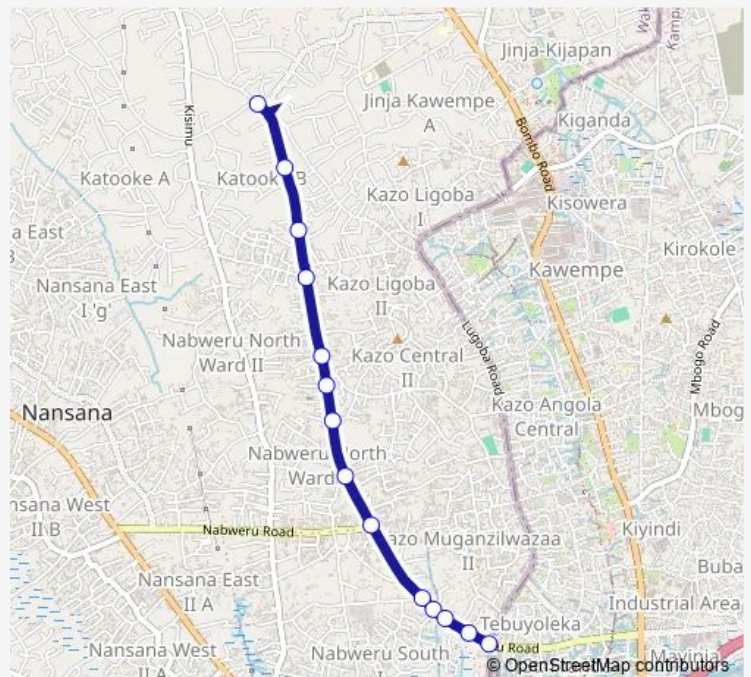

Bus Ic184 Katooke-Kawaala Junction

[Go to website](#)

Direction

Katooke Stage — Kawaala Junction

14 stops

[Open route schedule](#)

Katooke Stage

Ronna Guest House

Nabweru Kazo Sacco Post

Kafunda

Kazo Church of Uganda

Kawaala Junction

Route schedule

Katooke Stage — Kawaala Junction

Monday 06:30-19:00

Tuesday 06:30-19:00

Wednesday 06:30-19:00

Thursday 06:30-19:00

Friday 06:30-19:00

Saturday 06:30-19:00

Sunday 06:30-19:00

Route info

Direction: Katooke Stage

Stops: 14

Trip Duration: 0 hour 21 min

Ic184 — Katooke-Kawaala Junction

lc184 Bus time schedules and route maps are available in an offline PDF at busmaps.com. Use the busmaps.com website to see live bus times, train schedule or subway schedule, and step-by-step directions for all public transit in Kampala