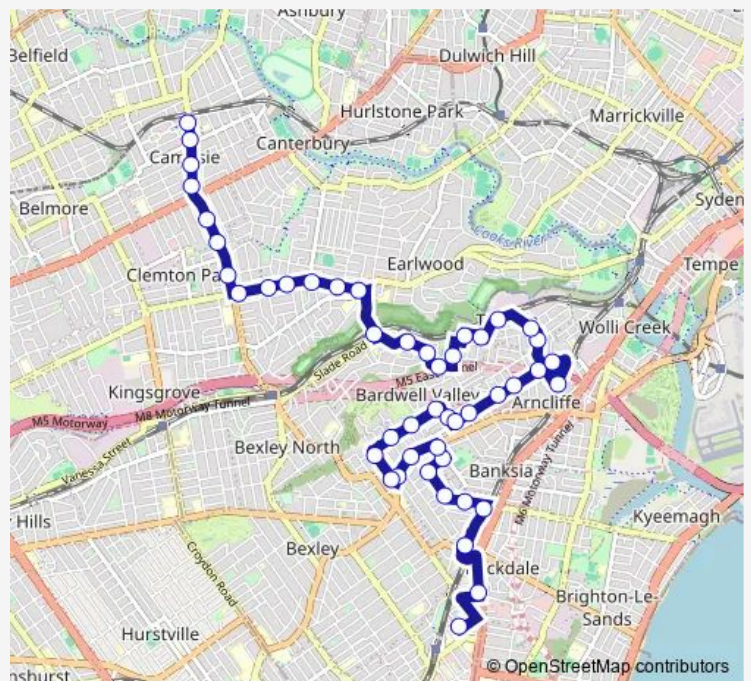

Route schedule

St George Girls High School, Palmerston St — Anzac Mall, Beamish St

Monday	15:15
Tuesday	14:33
Wednesday	15:15
Thursday	15:15
Friday	—
Saturday	—
Sunday	—

Route info

Direction: St George Girls High School, Palmerston St

Stops: 47

Trip Duration: 0 hour 47 min

720s — St George Girls High to Campsie Station

Wollongong Rd Before Kelsey St

Wollongong Rd Opp Done St

Arncliffe Station, Firth St

Loftus St Opp Arncliffe West Infants School

Bardwell Park Station, Hartill-Law Av

Earlwood Shops, William St, Stand D

William St Opp Cameron Av

William St Opp Woolcott St

William St Opp Westfield St

William St At Main St

Clenton Park Shops, William St

Bexley Rd Opp Calbina Rd

Bexley Rd At Viccliffe Av

Bexley Rd Opp Cross St

Beamish St Opp Dan's Corner

Beamish St Opp Unara St

Beamish St At Evaline St

Anzac Mall, Beamish St

720s School Bus time schedules and route maps are available in an offline PDF at busmaps.com. Use the busmaps.com website to see live bus times, train schedule or subway schedule, and step-by-step directions for all public transit in Sydney