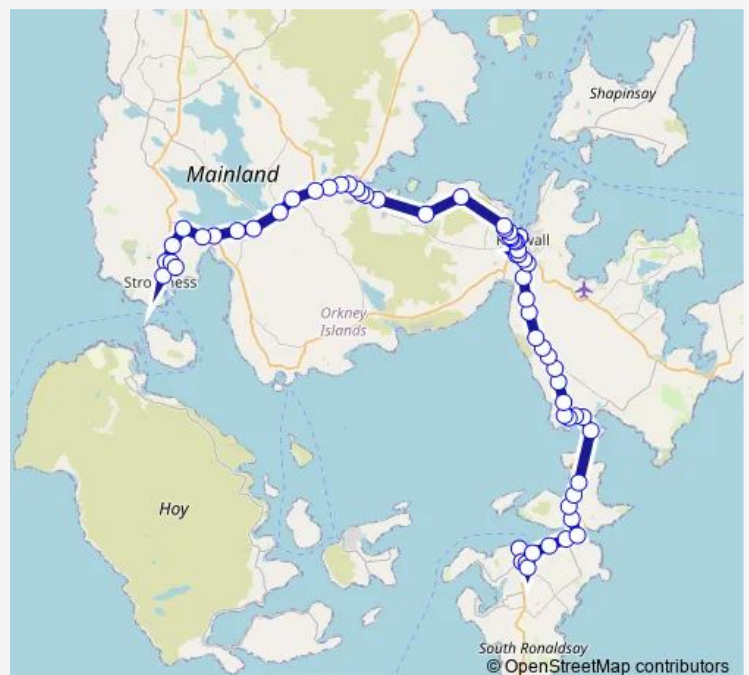

Thursday 05:45-19:36

Friday 05:45-19:36

Saturday 06:15-19:36

Sunday 08:31-18:01

Route info

Direction: Hamnavoe Estate

Stops: 64

Trip Duration: 1 hour 5 min

Glaitness School

West Tankerness Lane

Travel Centre

Hornesquoy Road

New Balfour Hospital

Hospital Entrance

Upper Crantit Road

Highland Park Car Park