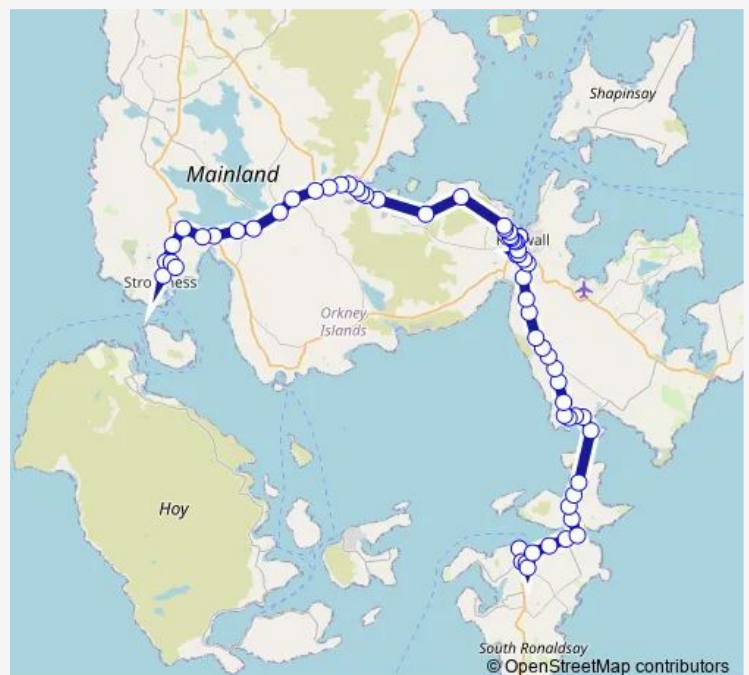

Bus X1 St Margaret's Hope (Ferry Terminal) - Stromness (Hamnavoe)

[Go to website](#)

Direction

Hamnavoe Estate — Ferry terminal

64 stops

[Open route schedule](#)

- Hamnavoe Estate
- Garson Drive
- Travel Centre
- Swimming Pool
- Sandwick Road End
- Deepdale Cottage
- Howe Road End
- Brig O'Waithe
- Woodbine
- Garage
- Ring of Brodgar Road End
- Tormiston Mill
- Germiston Road End
- Harray Road End
- Binscarth Cottages
- Kimberely
- Baikie's Store
- Allan's of Gillock
- Old Finstown Road
- Firth Bay Bungalows
- Marsdene

Route schedule

Hamnavoe Estate — Ferry terminal

Monday	05:45-19:36
Tuesday	05:45-19:36
Wednesday	05:45-19:36
Thursday	05:45-19:36
Friday	05:45-19:36
Saturday	06:15-19:36
Sunday	08:31-18:01

Route info

Direction: Hamnavoe Estate

Stops: 64

Trip Duration: 1 hour 5 min

X1 — St Margaret's Hope (Ferry Terminal) - Stromness (Hamnavoe) **BusMaps**

Rennibister

Quanterness Cottages

Hatston Bus Garage

Orcadian Office

Grainbank Road End

Peerie Sea Loan

Pickaquoy Leisure Centre

Glaitness School

West Tankerness Lane

Travel Centre

Hornesquoy Road

New Balfour Hospital

Hospital Entrance