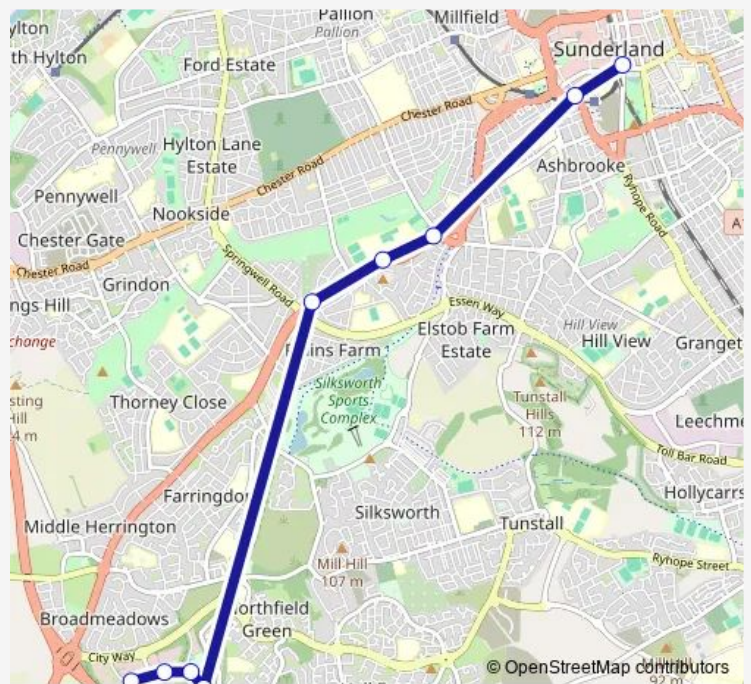

Bus X1 Sunderland John Street - Doxford International

[Go to website](#)

Direction
 Doxford International — Fawcett Street
 9 stops
[Open route schedule](#)

- Doxford International
- Doxford International-Arriva
- Doxford Technology Park
- Glanville Road
- Prospect Lidl
- Durham Road-Bede Centre
- Durham Road - Barnes Park Road
- Stockton Road-Mary Street
- Fawcett Street

Route schedule
 Doxford International — Fawcett Street

Monday	16:17-20:03
Tuesday	16:17-20:03
Wednesday	16:17-20:03
Thursday	16:17-20:03
Friday	16:17-20:03
Saturday	—
Sunday	—

Route info
 Direction: Doxford International
 Stops: 9
 Trip Duration: 0 hour 16 min

X1 — Sunderland John Street - Doxford International **BusMaps**

Direction

John Street — Glanville Road

10 stops

[Open route schedule](#)

John Street

Holmeside

Sunderland Interchange

John Street — Glanville Road

Monday	06:32-10:32
Tuesday	06:32-10:32
Wednesday	06:32-10:32
Thursday	06:32-10:32
Friday	06:32-10:32
Saturday	—
Sunday	—

Route info

Direction: John Street

Stops: 10

Trip Duration: 0 hour 24 min