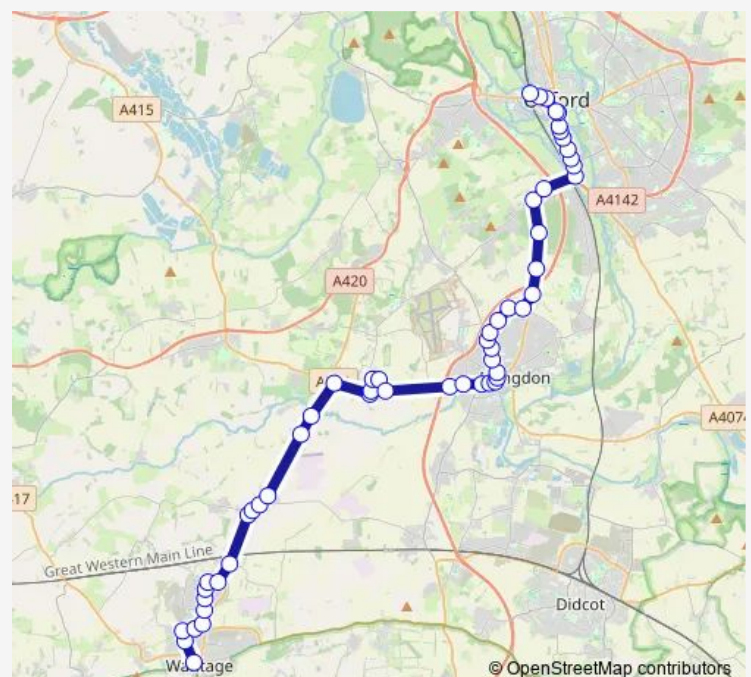

Thursday 05:20-23:30

Friday 05:20-23:30

Saturday 05:40-23:30

Sunday 07:00-23:30

Route info

Direction: Railway Station

Stops: 53

Trip Duration: 1 hour 12 min

■ X1 — Oxford Railway Station - Abingdon - Marcham - Wantage

Beverley Close

Abingdon College

John Mason School

Bath Street

High Street

Conduit Road

Victoria Road

Community Hospital

Fairacres

Morland Road

Longfields

Duffield Place

Post Office

War Memorial

Petrol Station

Direction: Market Place

Stops: 54

Trip Duration: 1 hour 18 min

Victoria Road

Conduit Road

Coxeters

Stratton Way

Bath Street