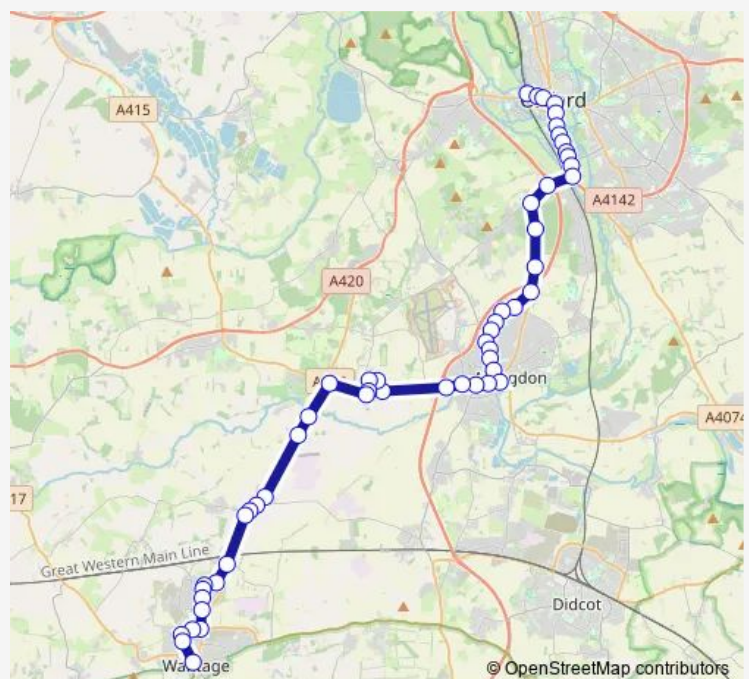

### Route schedule

Railway Station — Market Place

Monday 05:20-23:30

Tuesday 05:20-23:30

Wednesday 05:20-23:30

Thursday 05:20-23:30

Friday 05:20-23:30

Saturday 05:40-23:30

### Route info

Direction: Railway Station

Stops: 53

Trip Duration: 1 hour 25 min

■ X1 — Oxford Railway Station - Abingdon - Marcham - Wantage

Beverley Close

Abingdon College

John Mason School

Bath Street

High Street

Conduit Road

Victoria Road

Community Hospital

Fairacres

Morland Road

Longfields

## Route info

Direction: Market Place

Stops: 54

Trip Duration: 1 hour 12 min

Victoria Road

Conduit Road

Coxeters

Stratton Way