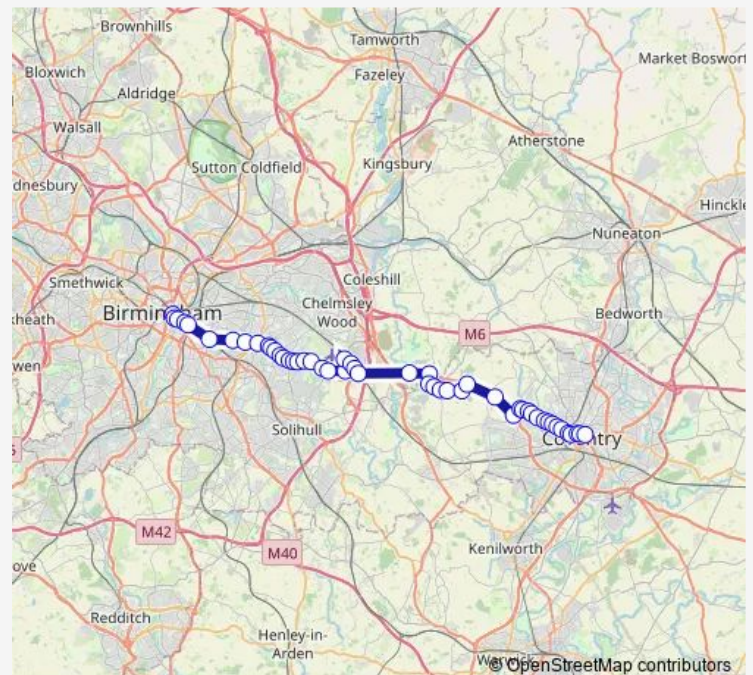

Thursday 00:15-23:45

Friday 00:15-23:45

Saturday 00:15-23:45

Sunday 00:15-23:45

Route info

Direction: Moor St Selfridges

Stops: 51

Trip Duration: 1 hour 16 min

■ X1 — Birmingham - Coventry via Airport

Airport Way

B'ham Airport Bus Terminal

Birmingham International Station

Trinity Park

Arden Hotel

Packington Hall

Whitestitch Lane