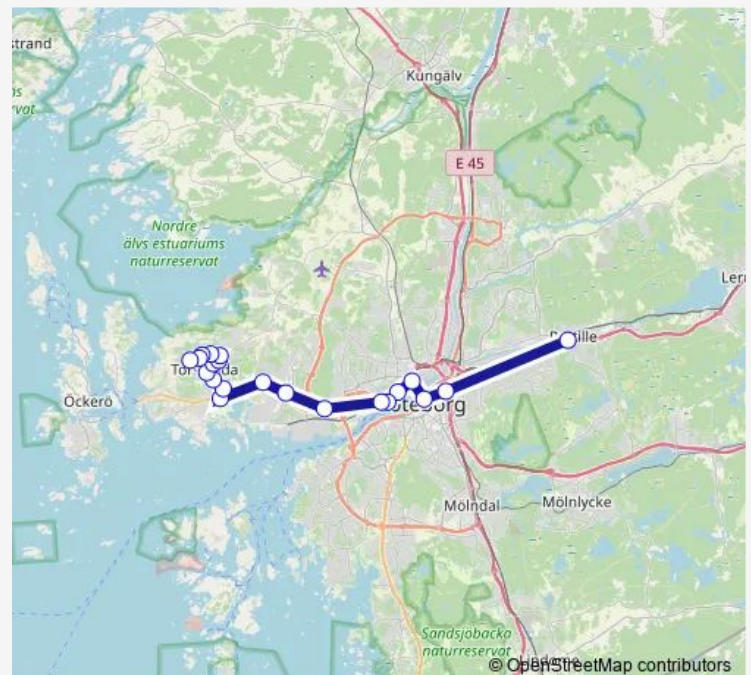

Göteborg Sannegårdshamnen

### Route schedule

Hornkamsgatan — Partille centrum

Monday 14:13-17:57

Tuesday 14:13-17:57

Wednesday 14:13-17:57

Thursday 14:13-17:57

Friday 14:13-17:57

Saturday —

### Route info

Direction: Hornkamsgatan

Stops: 27

Trip Duration: 1 hour 15 min

X1

BusMaps

Göteborg Lindholmen

Pumpgatan