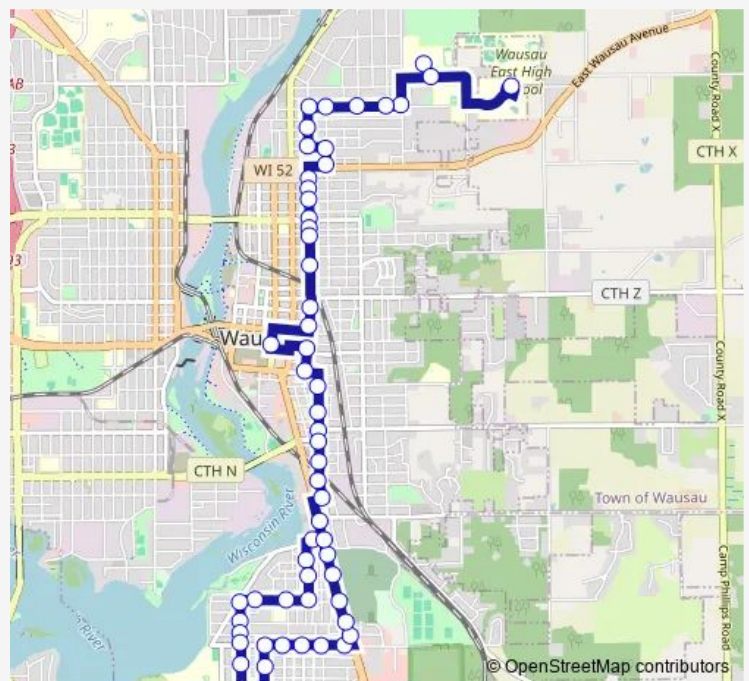

Saturday —

Sunday —

Route info

Direction: Horace Mann Middle School

Stops: 57

Trip Duration: 0 hour 35 min

5th St. @ Transit Center

7th St. @ Washington St.

7th St. @ Forest St.

Prospect Ave. @ Kickbusch St.

Prospect Ave. @ Henrietta St.

Prospect Ave. @ Mcintosh St.

Prospect Ave. @ Thomas St.

Prospect Ave. @ Dunbar St.

Prospect Ave. @ Sumner St.

Prospect Ave. @ Manson St.

Sturgeon Eddy Rd. @ Fairmount St.

Fairmount St. @ Ruder St.

Fairmount St. @ Bernard St.

Fairmount St. @ Weston Ave.

Weston Ave. @ Mathie St.

Weston Ave. @ Fleming St.

Zimmerman St. @ Weston Ave.

Zimmerman St. @ Broadway Ave.

Route info

Direction: Fairmount St. @ Ruder St.

Stops: 52

Trip Duration: 0 hour 30 min

Prospect Ave. @ Townline Rd.

Prospect Ave. @ Manson St.

Prospect Ave. @ Sumner St.

Prospect Ave. @ Dunbar St.