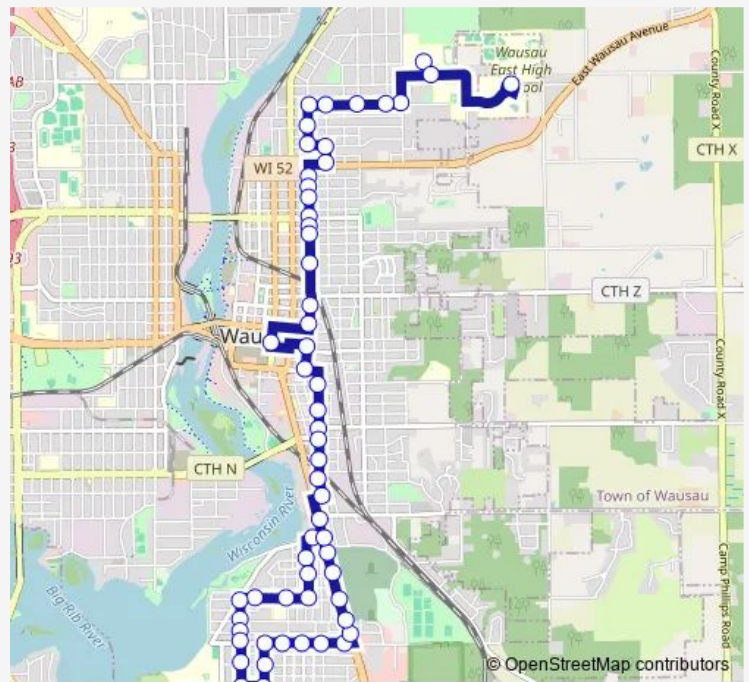

[Go to website](#)

**Direction**  
 Horace Mann Middle School — Grand Ave. @ Townline Rd.  
 57 stops  
[Open route schedule](#)

- Horace Mann Middle School
- Wausau East High School
- Sell St. @ Horace Mann Middle School
- 13th St. @ Brown St.
- Brown St. @ 12th St.
- Brown St. @ 10th St.
- Brown St. @ 8th St.
- Brown St. @ 7th St.
- 7th St. @ Nina Ave.
- 7th St. @ Augusta Ave.
- 8th St. @ Augusta Ave.
- 8th St. @ Wasau Ave.
- 7th St. @ Park Ave.
- 7th St. @ Lincoln Ave.
- 7th St. @ Humboldt Ave.
- 7th St. @ Bridge St.
- 7th St. @ Dekalb St.
- 7th St. @ Stark St.
- 7th St. @ Adams St.
- 7th St. @ Grant St.
- 7th St. @ Scott St.

### Route schedule

Horace Mann Middle School — Grand Ave. @ Townline Rd.

Monday	15:00
Tuesday	15:00
Wednesday	15:00
Thursday	15:00
Friday	15:00
Saturday	—
Sunday	—

### Route info

Direction: Horace Mann Middle School  
 Stops: 57  
 Trip Duration: 0 hour 35 min

X1

5th St. @ Transit Center

7th St. @ Washington St.

7th St. @ Forest St.

Prospect Ave. @ Kickbusch St.

Prospect Ave. @ Henrietta St.

## Route info

Direction: Fairmount St. @ Ruder St.

Stops: 52

Trip Duration: 0 hour 30 min

Prospect Ave. @ Townline Rd.

Prospect Ave. @ Manson St.

Prospect Ave. @ Sumner St.

Prospect Ave. @ Dunbar St.