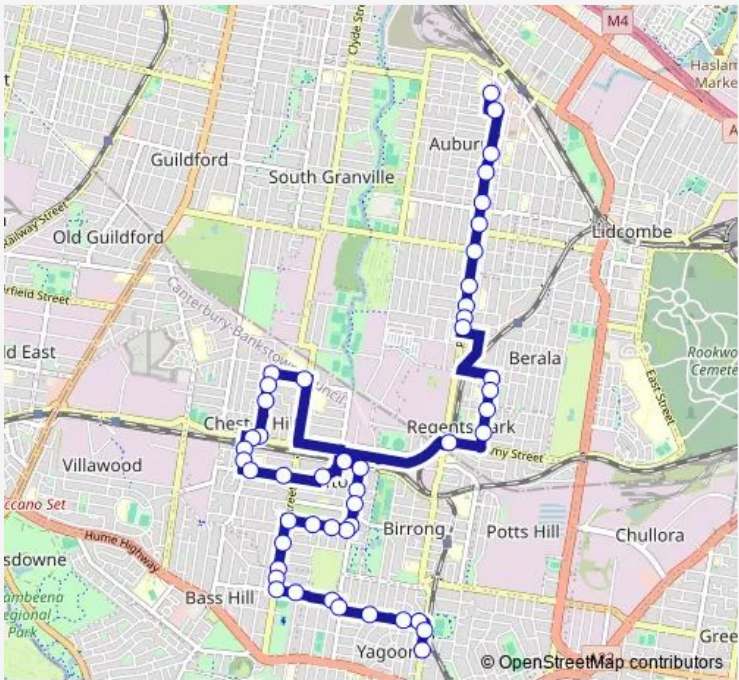

School Bus S405 Trinity Catholic College Auburn to Yagoona

[Go to website](#)

Direction
 Auburn Trinity Catholic College, Alice St — Auburn Rd
 Before Church Rd

48 stops

[Open route schedule](#)

- Auburn Trinity Catholic College, Alice St
- Mary St Before Park Rd
- Park Rd Opp Edgar St
- Park Rd At Union Rd
- Park Rd At Elm Rd
- Park Rd Before Vaughn St
- Norman Park, Park Rd
- Park Rd Opp Albert Rd
- Park Rd At Clarke St
- Park Rd At St Lidbury St
- Park Rd Before York St
- Kingsland Rd Opp Jenkins St
- Kingsland Rd Opp St Peter Chanel Church
- Kingsland Rd Opp Kent St
- Kingsland Rd After Wyatt Av
- Amy St Opp Regents Park Station
- Elliston St At Hector St
- Elliston St At Priam St
- Chester Hill Baptist Church, Priam St
- Priam St Opp Miles St

Route schedule
 Auburn Trinity Catholic College, Alice St — Auburn Rd
 Before Church Rd

Monday	15:20
Tuesday	15:20
Wednesday	15:20
Thursday	15:20
Friday	15:20
Saturday	—
Sunday	—

Route info

Direction: Auburn Trinity Catholic College, Alice St

Stops: 48

Trip Duration: 0 hour 40 min

S405 — Trinity Catholic College Auburn to Yagoona **BusMaps**

Priam St At Waldron Rd

Waldron Rd At Keenan Lane

Chester Hill Rd Opp Nugent Park

Chester Hill Community Centre, Chester Hill Rd

Rose St At Batt St

Batt St At Rose St

Batt St At Badger Av

Allawah Av At Batt St

Batt St At Hector St

Hector St At Palmer St

Hector Street Shops, Hector St

Hector St At Merle St