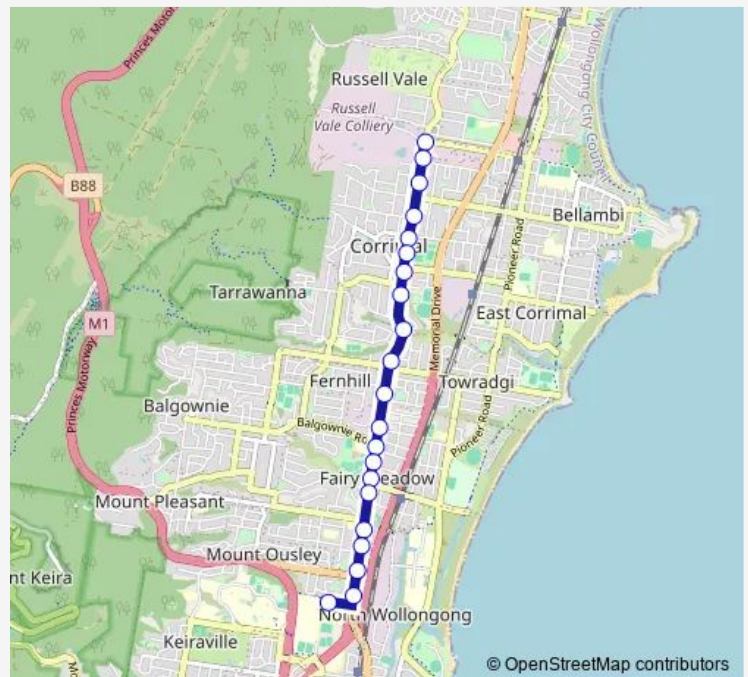

### Direction

Princes Hwy After Bellambi Lane — Keira High School, Lysaght St, Bay 1

21 stops

[Open route schedule](#)

Princes Hwy After Bellambi Lane

Princes Hwy At Albert St

Princes Hwy Before Rothery St

Princes Hwy Opp St Columbkille's Corrimal Primary School

### Route schedule

Princes Hwy After Bellambi Lane — Keira High School, Lysaght St, Bay 1

Monday	08:20
Tuesday	08:20
Wednesday	08:20
Thursday	08:20
Friday	08:20
Saturday	—
Sunday	—

### Route info

Direction: Princes Hwy After Bellambi Lane

Stops: 21

Trip Duration: 0 hour 17 min

### Direction

Keira High School, Lysaght St, Bay 1 — St Columbkille's Corrimal Primary School, Princes Hwy

11 stops

[Open route schedule](#)

Keira High School, Lysaght St, Bay 1

Guest Park, Princes Hwy

Princes Hwy At Jardine St