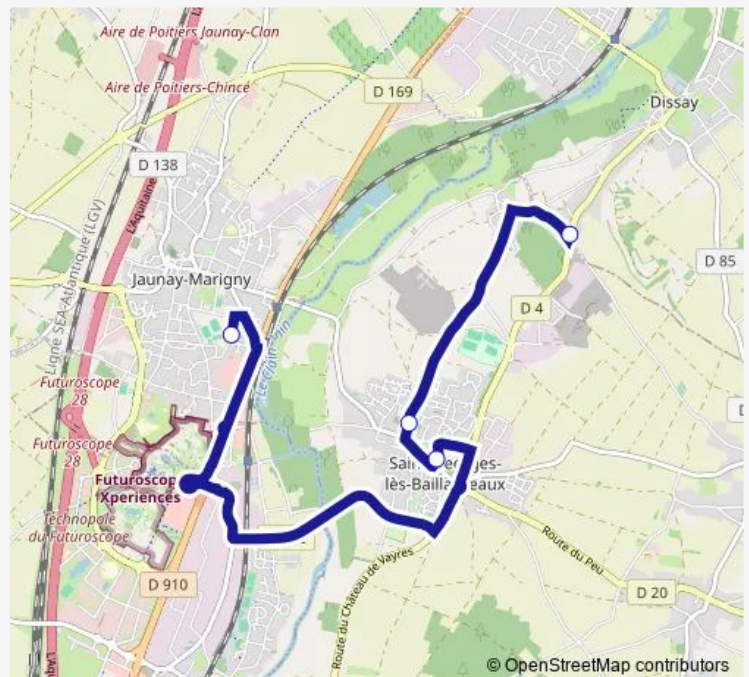

### Direction

Collège Saint Exupéry — Aillé

4 stops

[Open route schedule](#)

Collège Saint Exupéry

St Georges Mairie

Champ de Foire

Aillé

### Route schedule

Collège Saint Exupéry — Aillé

Monday	17:10
Tuesday	17:10
Wednesday	12:35
Thursday	17:10
Friday	17:10
Saturday	—
Sunday	—

### Route info

Direction: Collège Saint Exupéry

Stops: 4

Trip Duration: 0 hour 23 min

S405 — Scolaire S405

BusMaps

**Direction**

Aillé — Collège Saint Exupéry

4 stops

[Open route schedule](#)

Aillé

Champ de Foire

St Georges Mairie

Collège Saint Exupéry