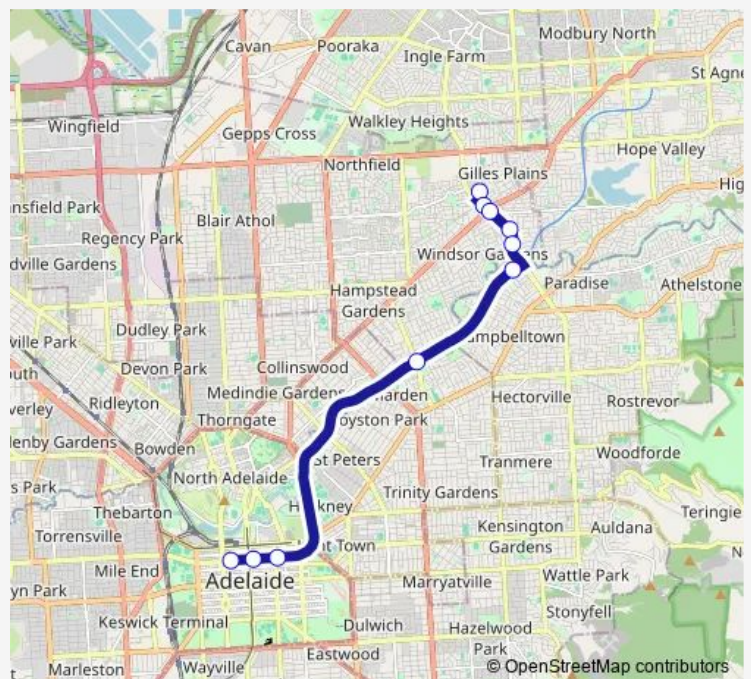

Stop U1 Grenfell St - South side

Stop W1 Currie St - South side

Route schedule

Stop See Differently - East side — Stop W1 Currie St - South side

Monday 16:08

Tuesday 16:08

Wednesday 16:08

Thursday 16:08

Friday 16:08

Saturday —

Sunday —

Route info

Direction: Stop See Differently - East side

Stops: 10

Trip Duration: 0 hour 22 min

INDSTB — See Differently to City

Stop F2 Grenfell St - North side

Stop H1 Grenfell St - North side

Zone B Klemzig Interchange - West side

Zone F Paradise Interchange - North West side

Stop 29A Darley Rd - West side

Stop 29B Sudholz Rd - South West side

Monday 07:35

Tuesday 07:35

Wednesday 07:35

Thursday 07:35

Friday 07:35

Saturday —

Sunday —

Route info