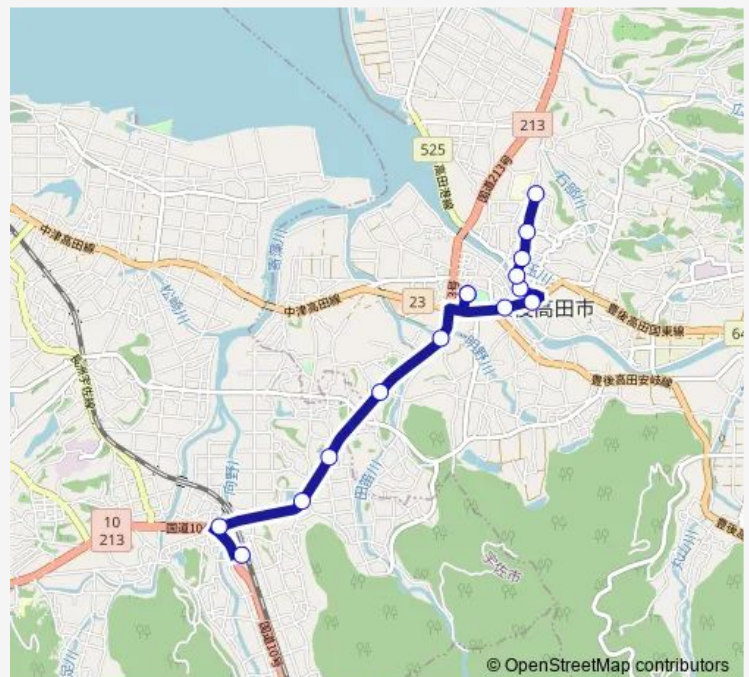

Tuesday 07:25

Wednesday 07:25

Thursday 07:25

Friday 07:25

Saturday —

Sunday —

Route info

Direction: 宇佐駅前

Stops: 15

Trip Duration: 0 hour 18 min

■ 高田高校線

Direction

高田高校前 — 宇佐駅前

15 stops

[Open route schedule](#)

高田高校前

Monday 18:00

Tuesday 18:00

Wednesday 18:00

Thursday 18:00

Friday 18:00

Saturday —

Sunday —

Route info