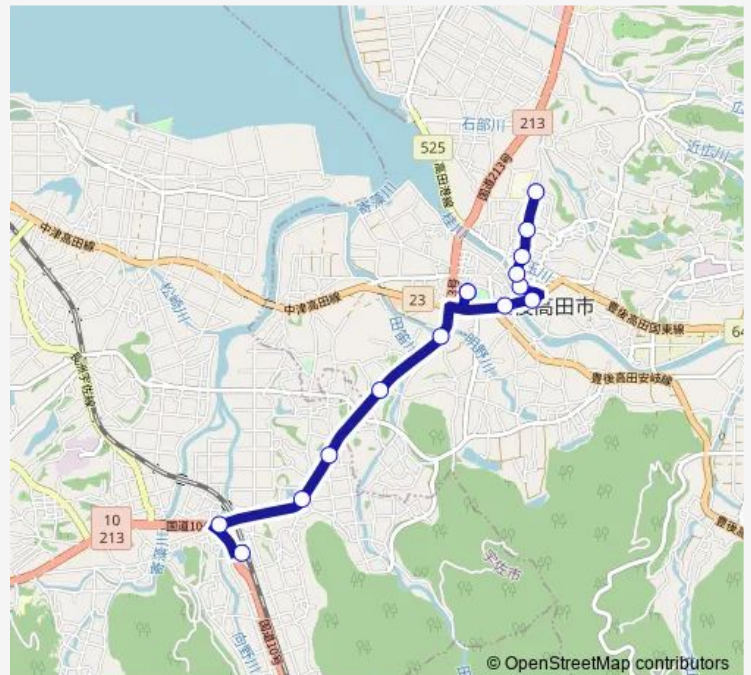

Tuesday 07:25

Wednesday 07:25

Thursday 07:25

Friday 07:25

Saturday —

Sunday —

Route info

Direction: 宇佐駅前

Stops: 15

Trip Duration: 0 hour 18 min

■ 高田高校線

Direction

高田高校前 — 宇佐駅前

15 stops

[Open route schedule](#)

高田高校前

Monday 18:00

Tuesday 18:00

Wednesday 18:00

Thursday 18:00

Friday 18:00

Saturday —

Sunday —

Route info