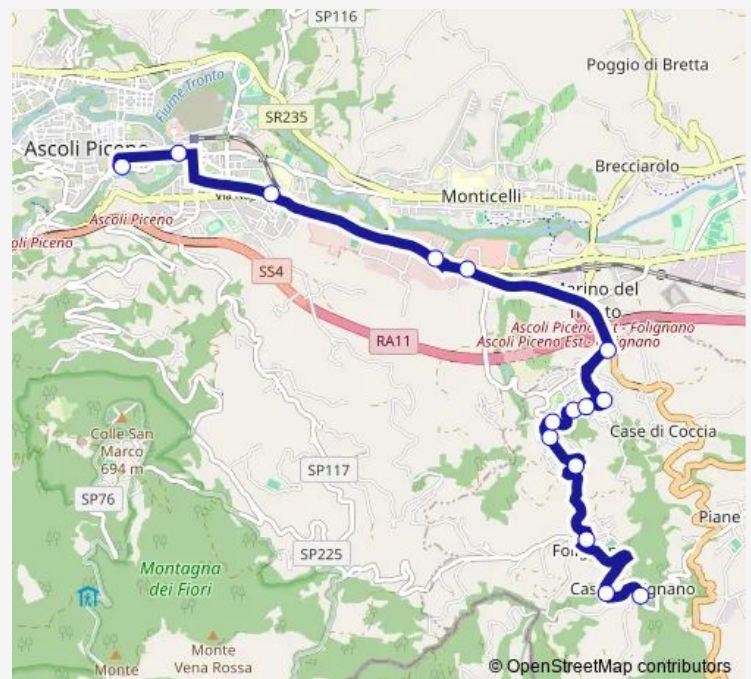

## Bus Castel Folignano-Folignano-Villa Pigna-VIA P. Aprutina-Viale DE Gasperi

[Go to website](#)

Ascoli Piceno - BAR Volponi

Ascoli Piceno - Ponte DI Porta Maggiore

Ascoli Piceno - V.Le DE Gasperi (Jolly)

### Route schedule

Castel Folignano — Ascoli Piceno - V.Le DE Gasperi (Jolly)

Monday	08:00
Tuesday	08:00
Wednesday	08:00
Thursday	08:00
Friday	08:00
Saturday	08:00
Sunday	—

### Route info

Direction: Castel Folignano

Stops: 15

Trip Duration: 0 hour 20 min

Castel Folignano-Folignano-Villa Pigna-VIA P. Aprutina-Viale DE Gasperi

BusMaps

Bus time schedules and route maps are available in an offline PDF at [busmaps.com](https://busmaps.com). Use the [busmaps.com](https://busmaps.com) website to see live bus times, train schedule or subway schedule, and step-by-step directions for all public transit in Folignano