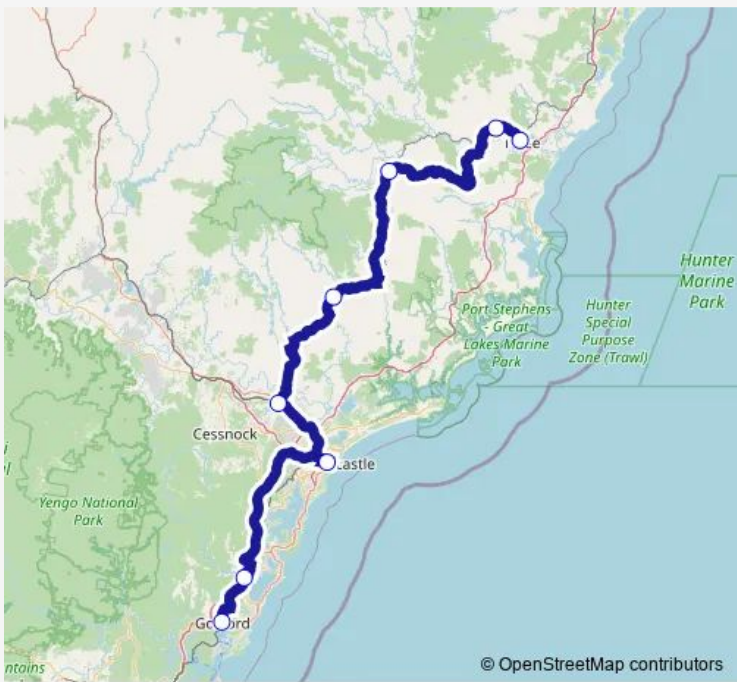

Special Coach Service 3614 Taree to Gosford

[Go to website](#)

Direction
 Taree Station, Coach Stop — Gosford Station, Show-ground Rd
 8 stops
[Open route schedule](#)

- Taree Station, Coach Stop
- Wingham Station, Coach Stop
- Gloucester Station, Coach Stop
- Dungog Station, Coach Stop
- Maitland Station, Station St
- Broadmeadow Station, Graham Rd
- Wyong Station, Stand A
- Gosford Station, Showground Rd

Route schedule
 Taree Station, Coach Stop — Gosford Station, Show-ground Rd

Monday	—
Tuesday	—
Wednesday	—
Thursday	—
Friday	—
Saturday	11:28
Sunday	11:28

Route info
 Direction: Taree Station, Coach Stop
 Stops: 8
 Trip Duration: 6 hour 40 min

The schedule is provided in the local timezone. Times with "(+1)" indicate departures on the next day.

PDF file created on 2025-01-31

2024 BusMaps.com - All Rights Reserved