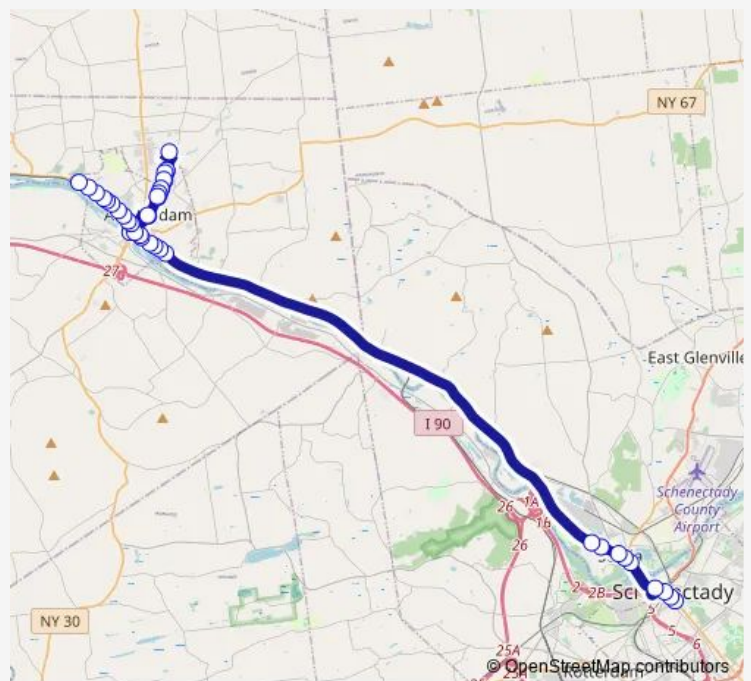

Wednesday 06:02-19:42

Thursday 06:02-19:42

Friday 06:02-19:42

Saturday —

Sunday —

Route info

Direction: Veterans Park Station - State St & Nott Terr

Stops: 42

Trip Duration: 0 hour 59 min

602 — Amsterdam to Schenectady via exit 26

Locust Ave & Lindsay St

Locust Ave & Crescent Ave

Locust Ave & Austin St

Amsterdam High School

Locust Ave & Austin St

438 Locust Ave

370 Locust Ave

Locust Ave & Brookside Ave

Locust Ave & Becker St

Locust Ave & Elias St

Across from Milton Ave

Guy Park Ave & Kimball St

Guy Park Ave & Wall St

Guy Park Ave & Pine St

Thursday 07:09-20:49

Friday 07:09-20:49

Saturday —

Sunday —

Route info

Direction: St. Mary's Hospital

Stops: 27

Trip Duration: 0 hour 48 min