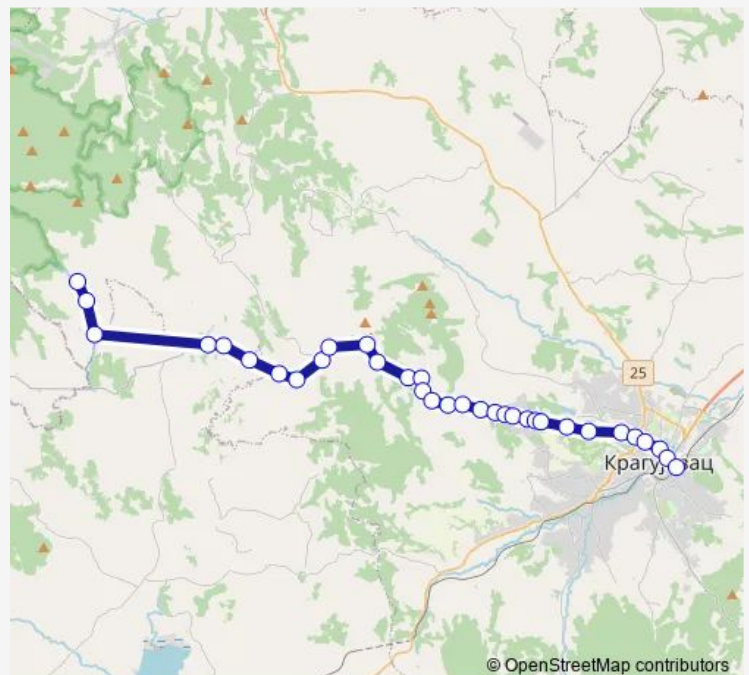

Šumarička Ravan

Route schedule

Kamenica — Autobuska Stanica I

Monday	07:45-17:00
Tuesday	07:45-17:00
Wednesday	07:45-17:00
Thursday	07:45-17:00
Friday	07:45-17:00
Saturday	07:40-17:00
Sunday	08:00

Route info

Direction: Kamenica

Stops: 33

Trip Duration: 0 hour 57 min

602 — Kragujevac-Kamenica

BusMaps

Crkva

Poskurički Put

Škola

Monday 12:30

Tuesday 12:30

Wednesday 12:30

Thursday 12:30

Friday 12:30

Saturday —

Sunday 16:00

Route info

Direction: Autobuska Stanica I

Stops: 33

Trip Duration: 0 hour 50 min

Rogojevac

Rogojevac Crkva

Kikojevac I

Kikojevac

Dobrača Raskrsnica