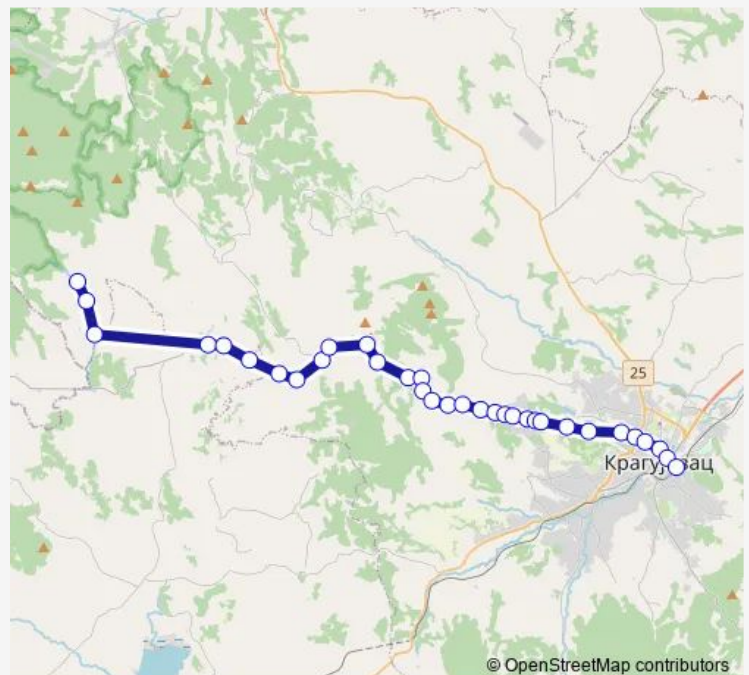

Šumarička Ravan

Route schedule

Kamenica — Autobuska Stanica I

Monday 07:45-17:00

Tuesday 07:45-17:00

Wednesday 07:45-17:00

Thursday 07:45-17:00

Friday 07:45-17:00

Saturday 07:40-17:00

Sunday 08:00

Route info

Direction: Kamenica

Stops: 33

Trip Duration: 0 hour 57 min

602 — Kragujevac-Kamenica

BusMaps

Crkva

Poskurički Put

Škola

Treptač

Hotel

Galerija

Dom Starih

Medicinska Škola

Saturday —

Sunday 16:00

Route info

Direction: Autobuska Stanica I

Stops: 33

Trip Duration: 0 hour 50 min

Rogojevac

Rogojevac Crkva