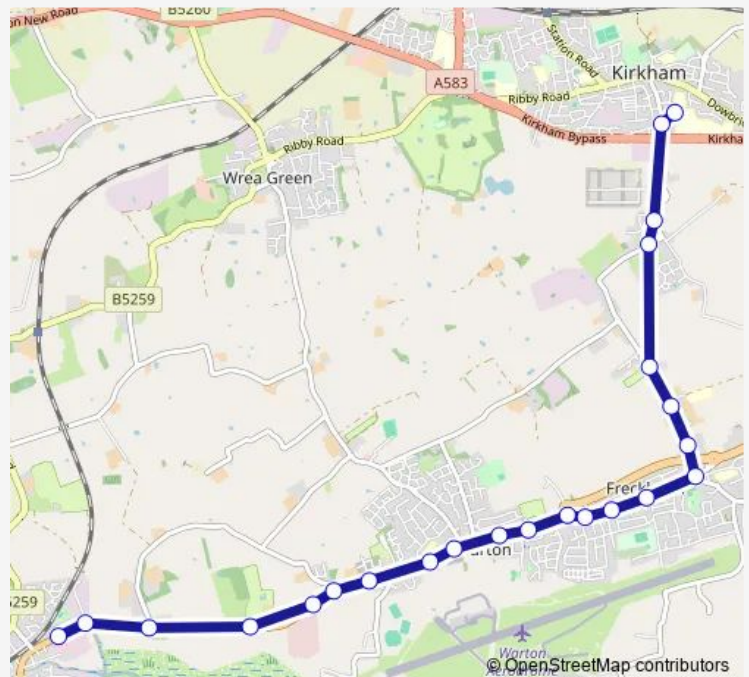

Land Registry

Great Birchwood

Lodge Lane

Route schedule

Carr Hill High School — Meadow Lane

Monday 15:15

Tuesday 15:15

Wednesday 15:15

Thursday 15:15

Friday 15:15

Saturday —

Sunday —

Route info

Direction: Carr Hill High School

Stops: 23

Trip Duration: 0 hour 22 min

602 — Lytham - Kirkham Carr Hill School

BusMaps

Stanway Garage

Meadow Lane

Direction

Meadow Lane — Carr Hill High School

22 stops

[Open route schedule](#)

Monday 08:08

Tuesday 08:08

Wednesday 08:08

Thursday 08:08

Friday 08:08

Saturday —

Sunday —

Route info