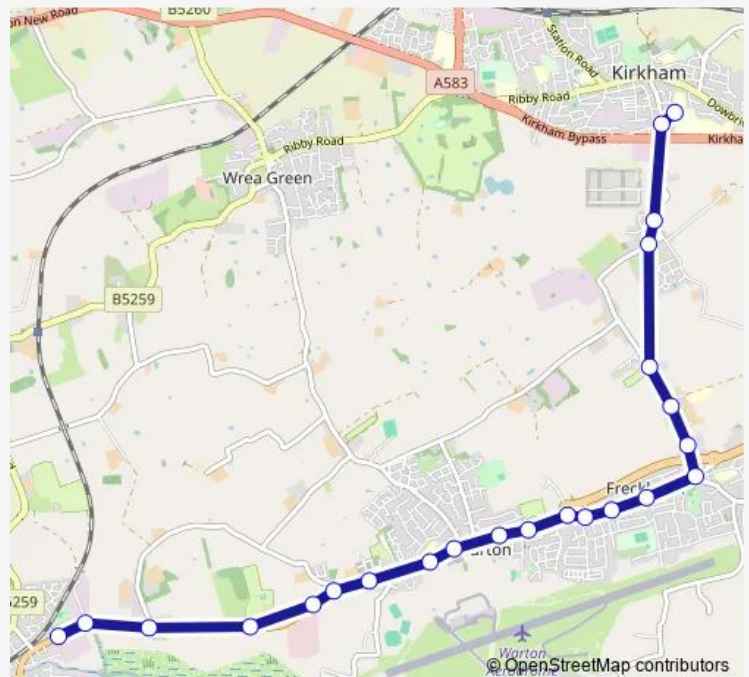

Land Registry

Great Birchwood

Lodge Lane

Route schedule

Carr Hill High School — Meadow Lane

Monday 15:15

Tuesday 15:15

Wednesday 15:15

Thursday 15:15

Friday 15:15

Saturday —

Sunday —

Route info

Direction: Carr Hill High School

Stops: 23

Trip Duration: 0 hour 22 min

602 — Lytham - Kirkham Carr Hill School

Stanway Garage

Meadow Lane

Direction

Meadow Lane — Carr Hill High School

22 stops

[Open route schedule](#)

Meadow Lane

Tuesday 08:08

Wednesday 08:08

Thursday 08:08

Friday 08:08

Saturday —

Sunday —

Route info

Direction: Meadow Lane