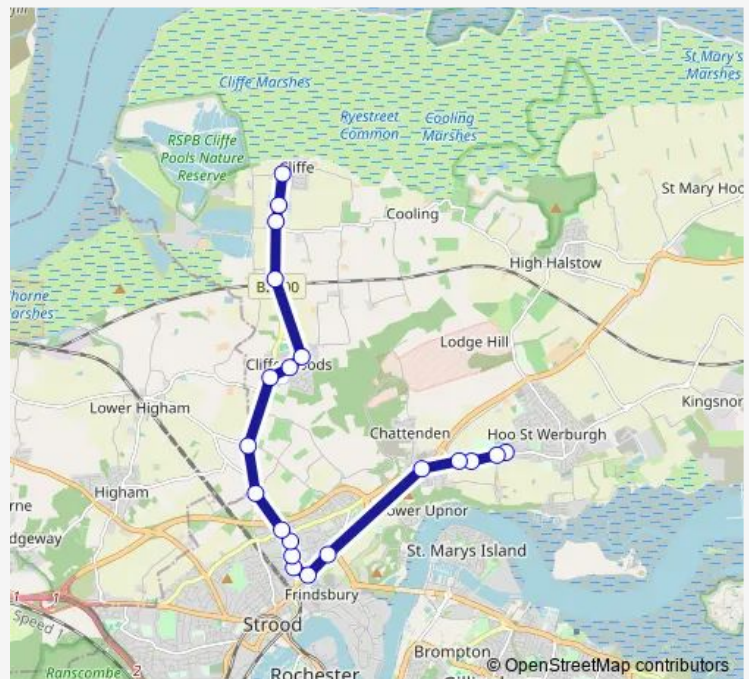

Friday 07:43

Saturday —

Sunday —

Route info

Direction: The Six Bells

Stops: 20

Trip Duration: 0 hour 36 min

602 — Cliffe - Hundred Of Hoo Academy

Direction

The Hundred of Hoo Academy Grounds — The Six Bells

23 stops

[Open route schedule](#)

The Hundred of Hoo Academy Grounds

The Hundred of Hoo Academy

Broad Street

Main Road

Broadwood Road

Liberty Park

Wainscott Walk

Gill Avenue

The Sans Pareil for Maritime Academy

Bingham Road

The Ship

Chatsworth Drive

Thursday 16:00-16:02

Friday 14:08-16:02

Saturday —

Sunday —

Route info

Direction: The Hundred of Hoo Academy Grounds

Stops: 23

Trip Duration: 0 hour 35 min