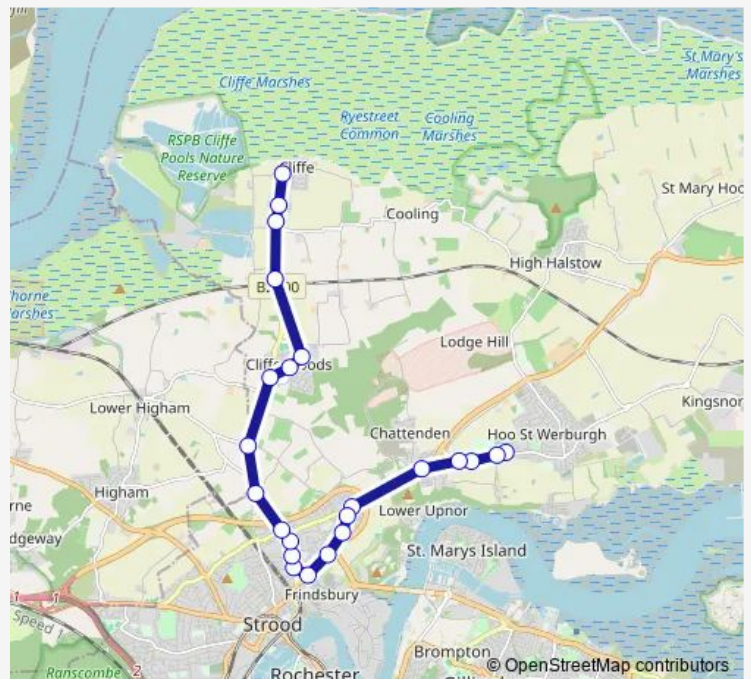

Friday 07:43

Saturday —

Sunday —

Route info

Direction: The Six Bells

Stops: 20

Trip Duration: 0 hour 36 min

602 — Cliffe - Hundred Of Hoo Academy

Direction

The Hundred of Hoo Academy Grounds — The Six Bells

23 stops

[Open route schedule](#)

The Hundred of Hoo Academy Grounds

The Hundred of Hoo Academy

Broad Street

Main Road

Broadwood Road

Liberty Park

Wainscott Walk

Gill Avenue

The Sans Pareil for Maritime Academy

Bingham Road

The Ship

Chatsworth Drive

Thursday 16:02

Friday 14:08-16:02

Saturday —

Sunday —

Route info

Direction: The Hundred of Hoo Academy Grounds

Stops: 23

Trip Duration: 0 hour 35 min